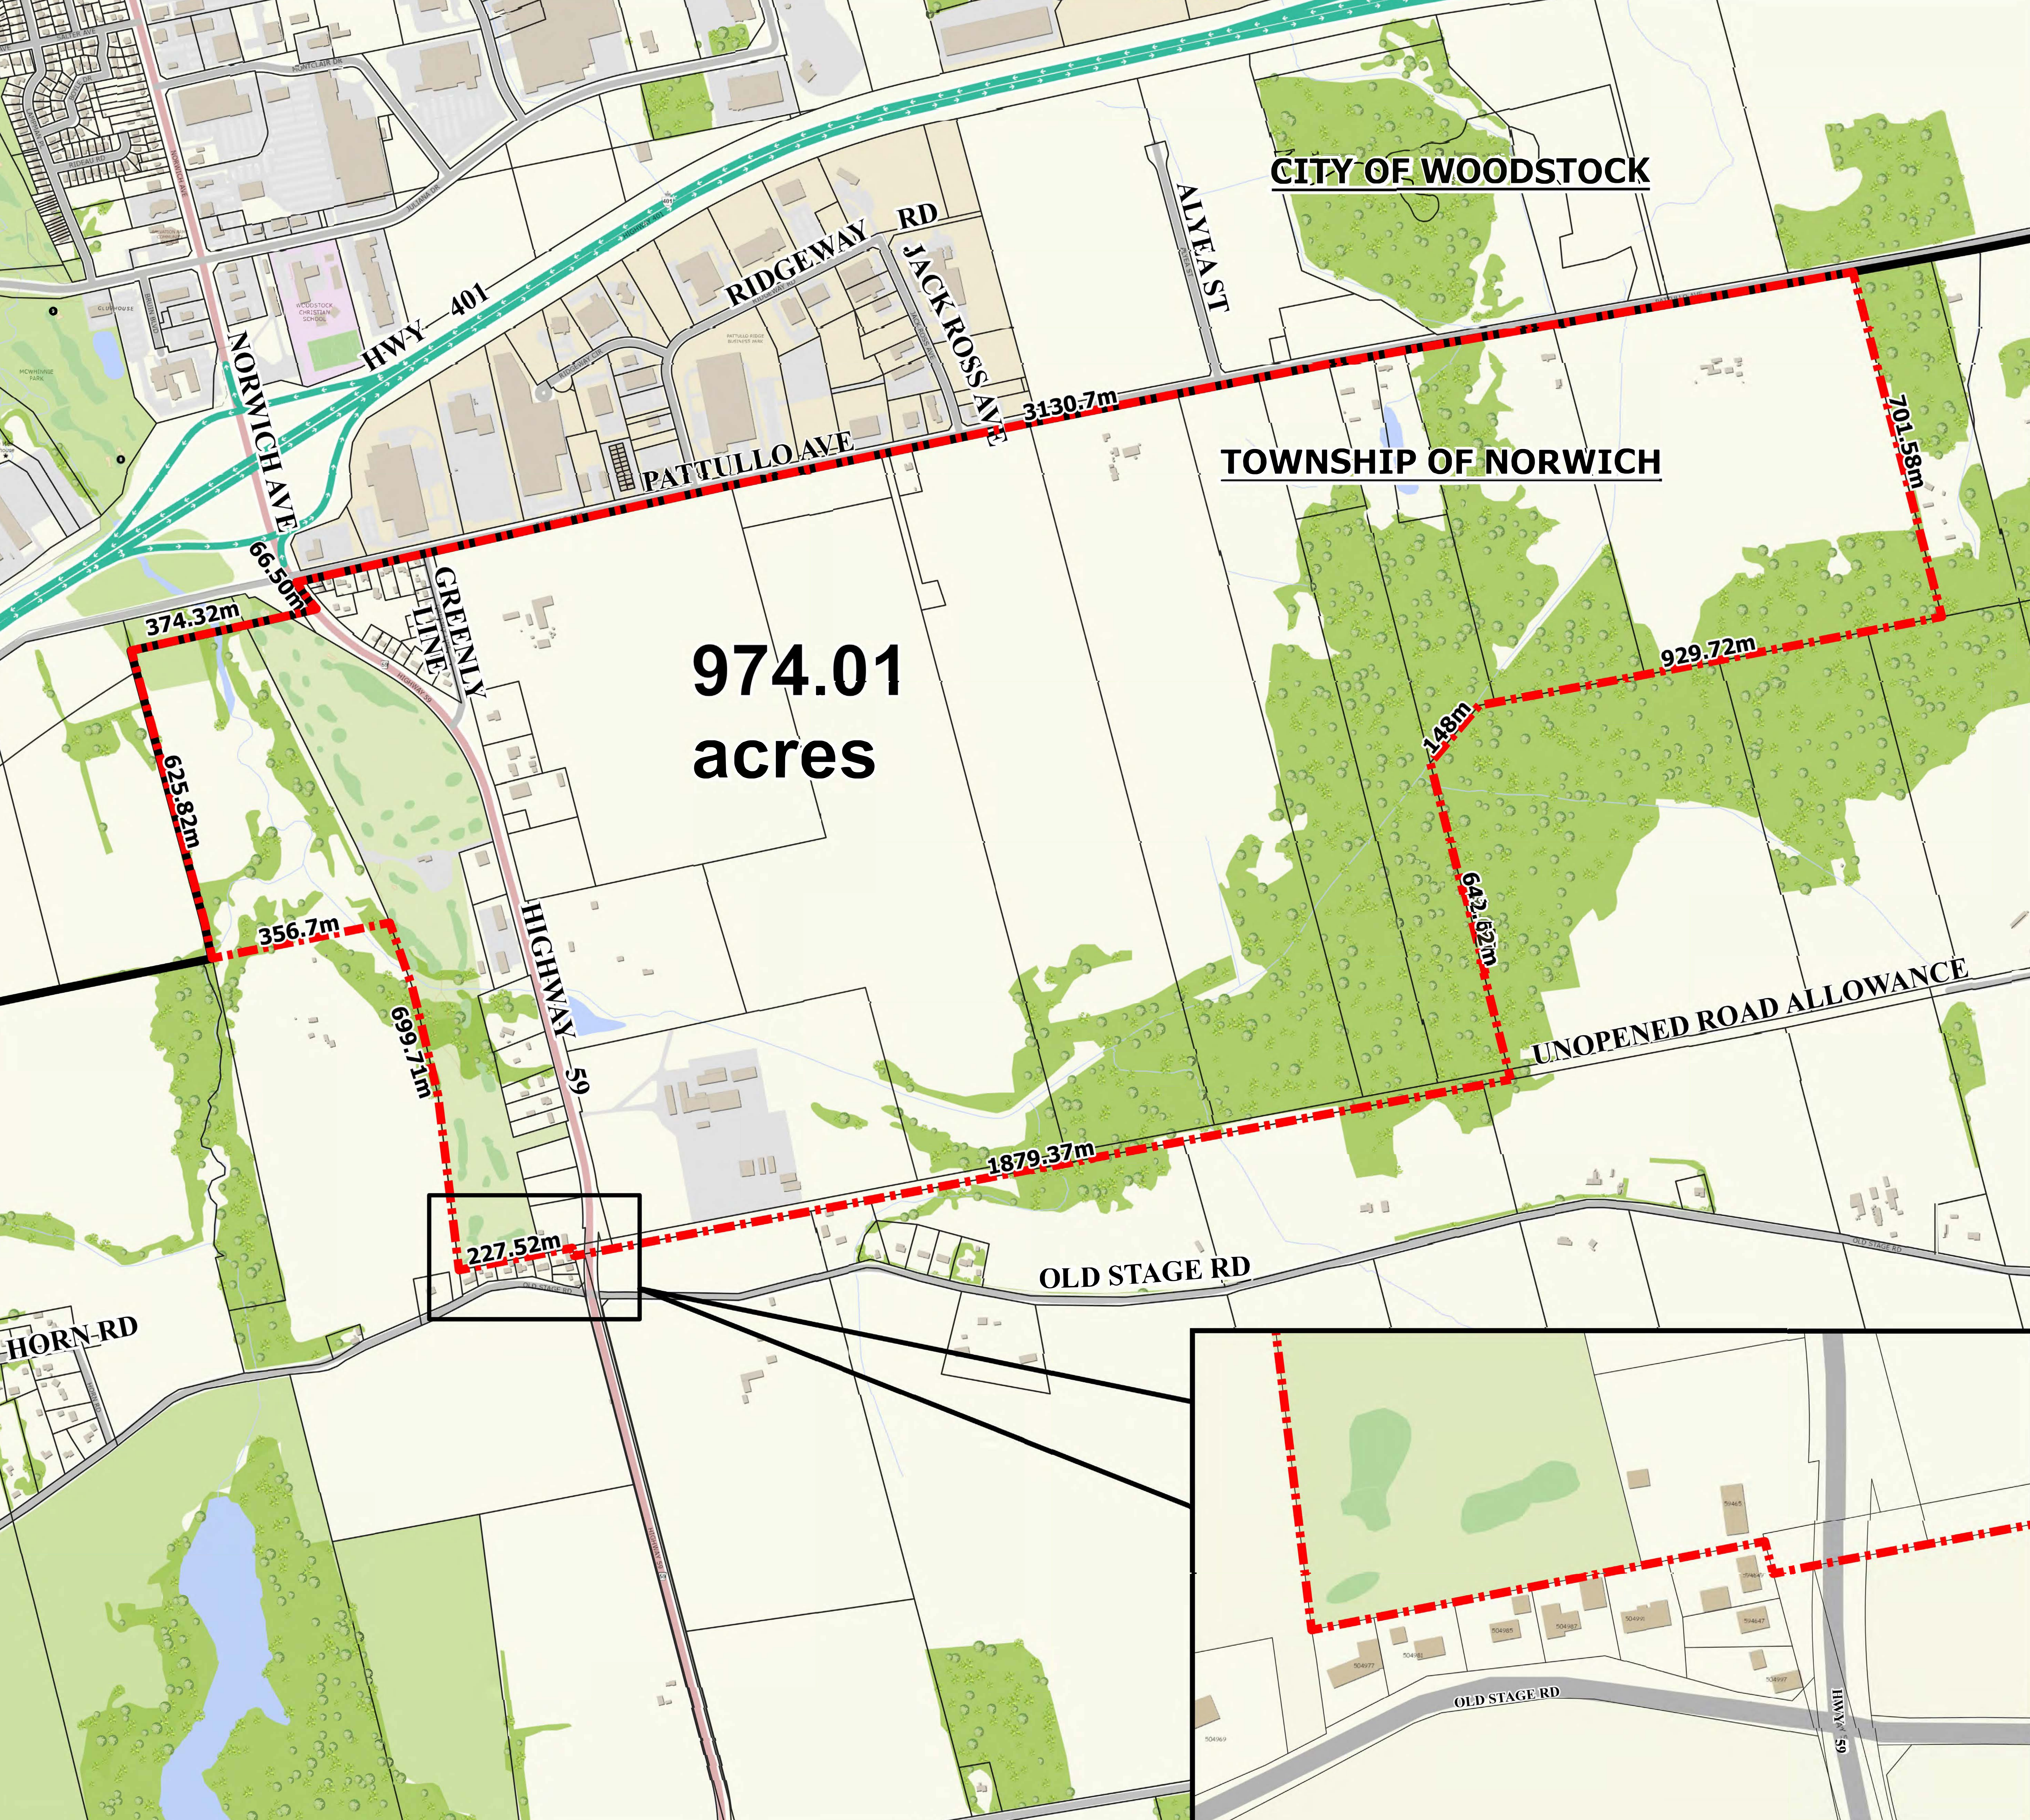

KEY MAP

Legend

- Potential Boundary Adjustment Area
- City Limits
- Parcels

CITY OF WOODSTOCK

TOWNSHIP OF NORWICH

**974.01
acres**

UNOPENED ROAD ALLOWANCE

Engineer's Office