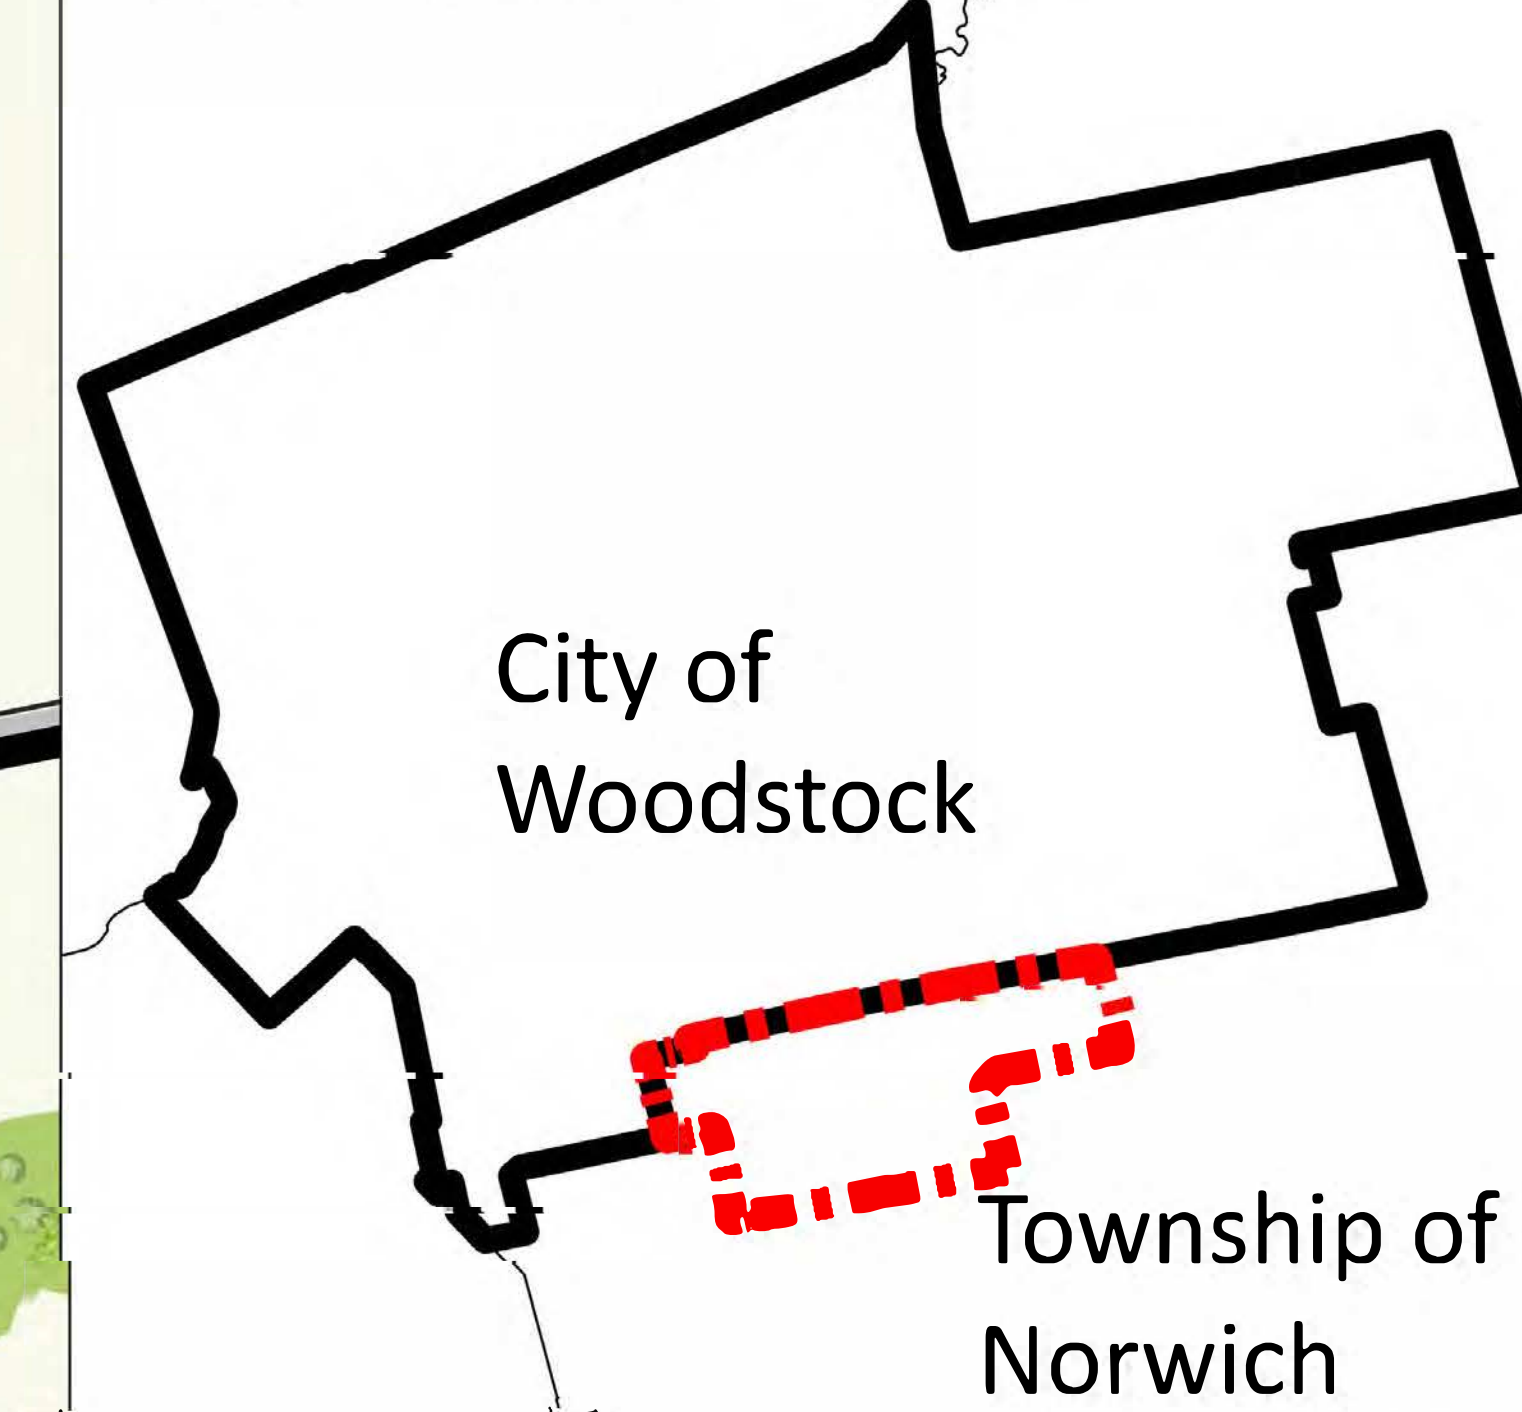

KEY MAP

Legend

- Potential Boundary Adjustment Area
- City Limits
- Parcels

CITY OF WOODSTOCK

TOWNSHIP OF NORWICH

**974.01
acres**

UNOPENED ROAD ALLOWANCE

Engineer's Office