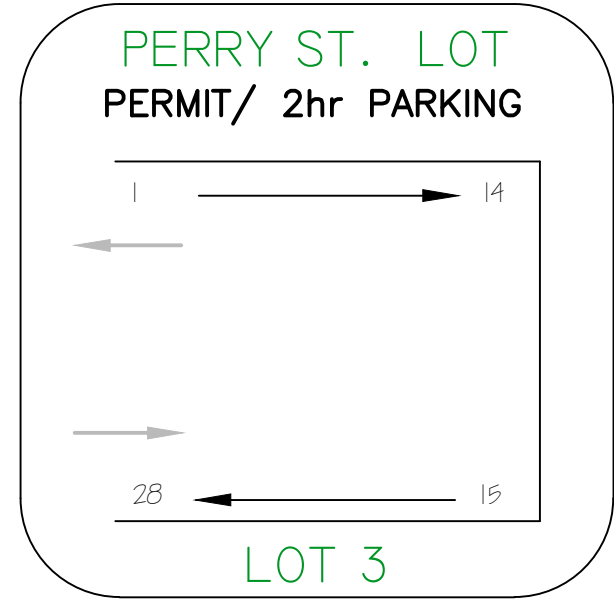

STREET PARKING

☐ DENOTES ACCESSIBLE PARKING AREAS

CITY OF WOODSTOCK BIA-PARKING LOCATIONS

city of Woodstock

UPDATED IN 2020

PARKING LOTS

STREET	No. OF PARKING SPACES
DUNDAS ST	168
BROCK ST	10
LIGHT ST	14
GRAHAM ST	33
PERRY ST	17
FINKLE ST	24
METCALF ST	31
REEVE ST	14
VANSITTART AVE	9
PEEL ST	13
MARKET ST	18
TOTAL ON STREET PARKING	351

LOT #	PARKING LOT	No. OF PARKING SPACES
1	BROCK ST.	68
2	OLD FIRE HALL	09
3	PERRY ST.	28
4	FINKLE ST.	25
5	MARKET / CENTRE	114
6	CHURCH OF EPIPHANY	51
7	YOUNG ST.	29
8	LIGHT ST.	68
9	GRAHAM ST	67
10	WHITE'S LANE	08
11	RIDDELL ST.	32
12	DAWE'S LANE	13
13	COLE WALKWAY	56
14	ADELAIDE ST. EAST	28
TOTAL PARKING LOT SPACES	596±	