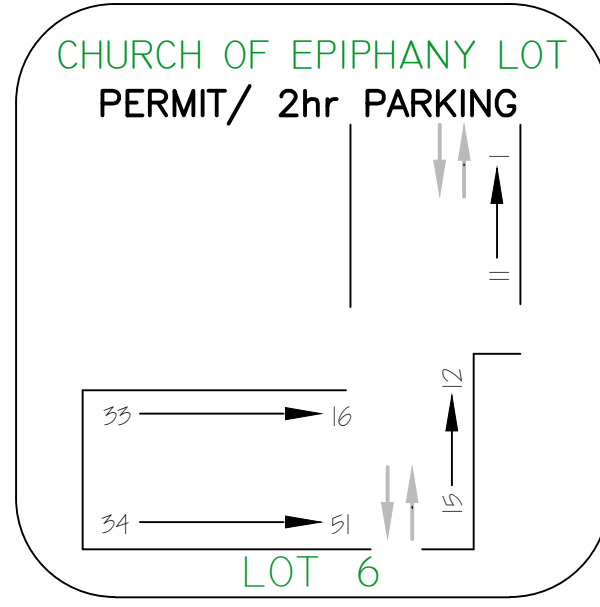

STREET PARKING

☐ DENOTES ACCESSIBLE PARKING AREAS

CITY OF WOODSTOCK BIA-PARKING LOCATIONS

city of Woodstock

UPDATED IN 2020

PARKING LOTS

STREET	No. OF PARKING SPACES
DUNDAS ST	168
BROCK ST	10
LIGHT ST	14
GRAHAM ST	33
PERRY ST	17
FINKLE ST	24
METCALF ST	31
REEVE ST	14
VANSITTART AVE	9
PEEL ST	13
MARKET ST	18
TOTAL ON STREET PARKING	351

LOT #	PARKING LOT	No. OF PARKING SPACES
1	BROCK ST.	68
2	OLD FIRE HALL	09
3	PERRY ST.	28
4	FINKLE ST.	25
5	MARKET / CENTRE	114
6	CHURCH OF EPIPHANY	51
7	YOUNG ST.	29
8	LIGHT ST.	68
9	GRAHAM ST	67
10	WHITE'S LANE	08
11	RIDDELL ST.	32
12	DAWE'S LANE	13
13	COLE WALKWAY	56
14	ADELAIDE ST. EAST	28
TOTAL PARKING LOT SPACES	596±	