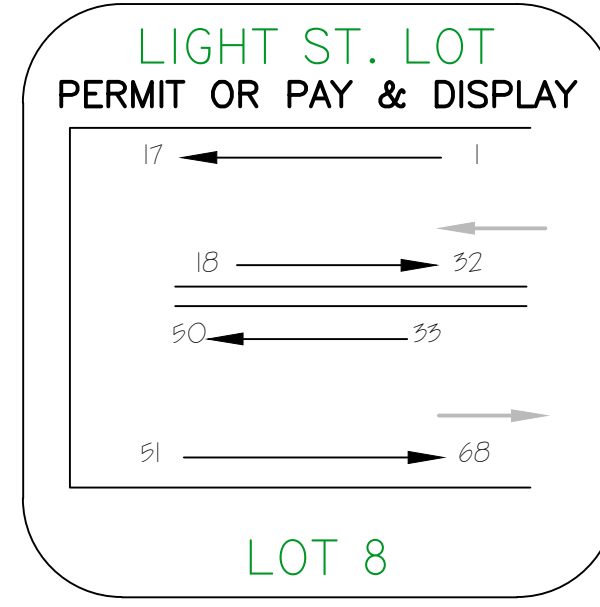

STREET PARKING

☐ DENOTES ACCESSIBLE PARKING AREAS

CITY OF WOODSTOCK BIA-PARKING LOCATIONS

city of Woodstock

UPDATED IN 2020

PARKING LOTS

STREET	No. OF PARKING SPACES
DUNDAS ST	168
BROCK ST	10
LIGHT ST	14
GRAHAM ST	33
PERRY ST	17
FINKLE ST	24
METCALF ST	31
REEVE ST	14
VANSITTART AVE	9
PEEL ST	13
MARKET ST	18
TOTAL ON STREET PARKING	351

LOT #	PARKING LOT	No. OF PARKING SPACES
1	BROCK ST.	68
2	OLD FIRE HALL	09
3	PERRY ST.	28
4	FINKLE ST.	25
5	MARKET / CENTRE	114
6	CHURCH OF EPIPHANY	51
7	YOUNG ST.	29
8	LIGHT ST.	68
9	GRAHAM ST	67
10	WHITE'S LANE	08
11	RIDDELL ST.	32
12	DAWE'S LANE	13
13	COLE WALKWAY	56
14	ADELAIDE ST. EAST	28
TOTAL PARKING LOT SPACES	596±	