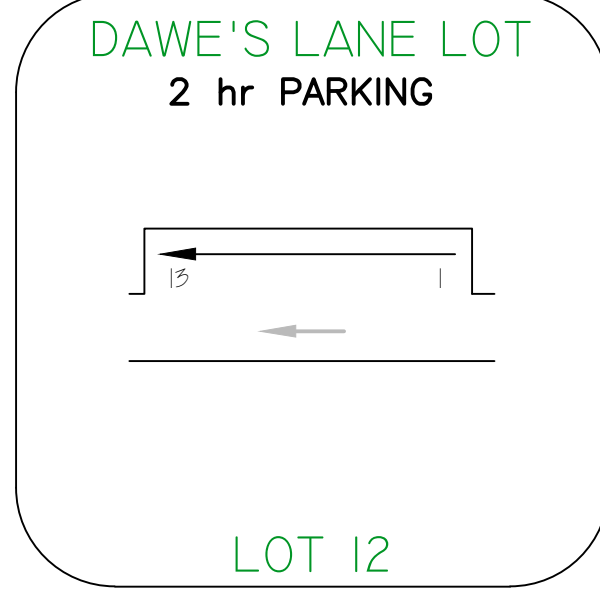

STREET PARKING

☐ DENOTES ACCESSIBLE PARKING AREAS

CITY OF WOODSTOCK BIA-PARKING LOCATIONS

city of Woodstock

UPDATED IN 2020

PARKING LOTS

STREET	No. OF PARKING SPACES
DUNDAS ST	168
BROCK ST	10
LIGHT ST	14
GRAHAM ST	33
PERRY ST	17
FINKLE ST	24
METCALF ST	31
REEVE ST	14
VANSITTART AVE	9
PEEL ST	13
MARKET ST	18
TOTAL ON STREET PARKING	351

LOT #	PARKING LOT	No. OF PARKING SPACES
1	BROCK ST.	68
2	OLD FIRE HALL	09
3	PERRY ST.	28
4	FINKLE ST.	25
5	MARKET / CENTRE	114
6	CHURCH OF EPIPHANY	51
7	YOUNG ST.	29
8	LIGHT ST.	68
9	GRAHAM ST	67
10	WHITE'S LANE	08
11	RIDDELL ST.	32
12	DAWE'S LANE	13
13	COLE WALKWAY	56
14	ADELAIDE ST. EAST	28
TOTAL PARKING LOT SPACES	596±	