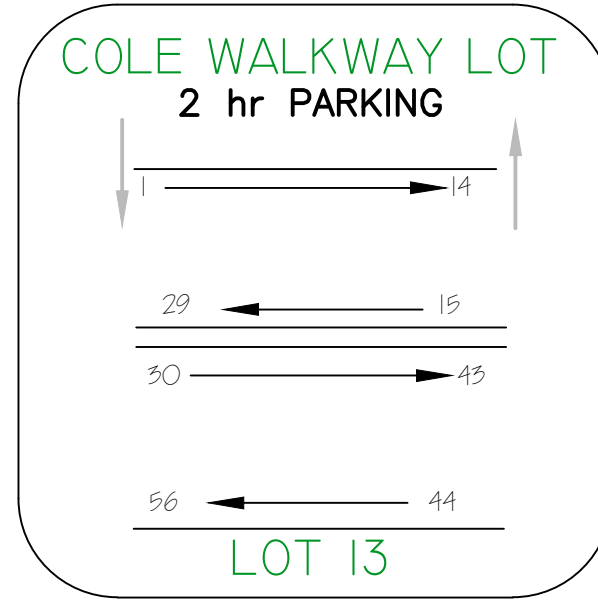

STREET PARKING

☐ DENOTES ACCESSIBLE PARKING AREAS

CITY OF WOODSTOCK BIA-PARKING LOCATIONS

city of Woodstock

UPDATED IN 2020

PARKING LOTS

STREET	No. OF PARKING SPACES
DUNDAS ST	168
BROCK ST	10
LIGHT ST	14
GRAHAM ST	33
PERRY ST	17
FINKLE ST	24
METCALF ST	31
REEVE ST	14
VANSITTART AVE	9
PEEL ST	13
MARKET ST	18
TOTAL ON STREET PARKING	351

LOT #	PARKING LOT	No. OF PARKING SPACES
1	BROCK ST.	68
2	OLD FIRE HALL	09
3	PERRY ST.	28
4	FINKLE ST.	25
5	MARKET / CENTRE	114
6	CHURCH OF EPIPHANY	51
7	YOUNG ST.	29
8	LIGHT ST.	68
9	GRAHAM ST	67
10	WHITE'S LANE	08
11	RIDDELL ST.	32
12	DAWE'S LANE	13
13	COLE WALKWAY	56
14	ADELAIDE ST. EAST	28
TOTAL PARKING LOT SPACES	596±	