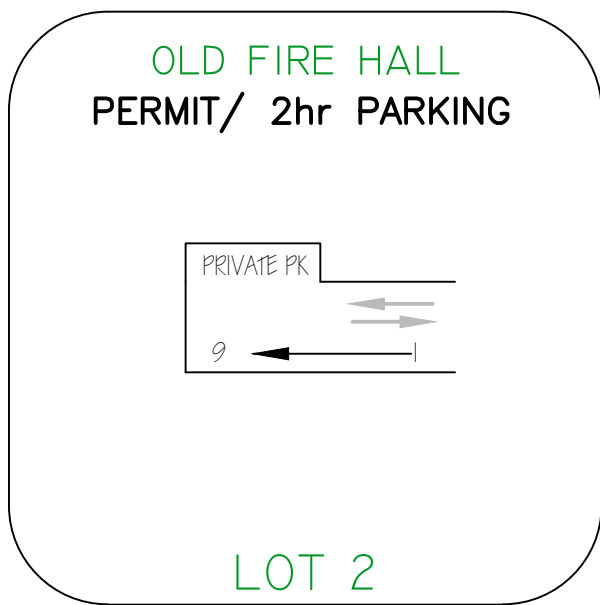

STREET PARKING

☐ DENOTES ACCESSIBLE PARKING AREAS

CITY OF WOODSTOCK BIA-PARKING LOCATIONS

city of Woodstock

UPDATED IN 2020

PARKING LOTS

STREET	No. OF PARKING SPACES
DUNDAS ST	168
BROCK ST	10
LIGHT ST	14
GRAHAM ST	33
PERRY ST	17
FINKLE ST	24
METCALF ST	31
REEVE ST	14
VANSITTART AVE	9
PEEL ST	13
MARKET ST	18
TOTAL ON STREET PARKING	351

LOT #	PARKING LOT	No. OF PARKING SPACES
1	BROCK ST.	68
2	OLD FIRE HALL	09
3	PERRY ST.	28
4	FINKLE ST.	25
5	MARKET / CENTRE	114
6	CHURCH OF EPIPHANY	51
7	YOUNG ST.	29
8	LIGHT ST.	68
9	GRAHAM ST	67
10	WHITE'S LANE	08
11	RIDDELL ST.	32
12	DAWE'S LANE	13
13	COLE WALKWAY	56
14	ADELAIDE ST. EAST	28
TOTAL PARKING LOT SPACES	596±	