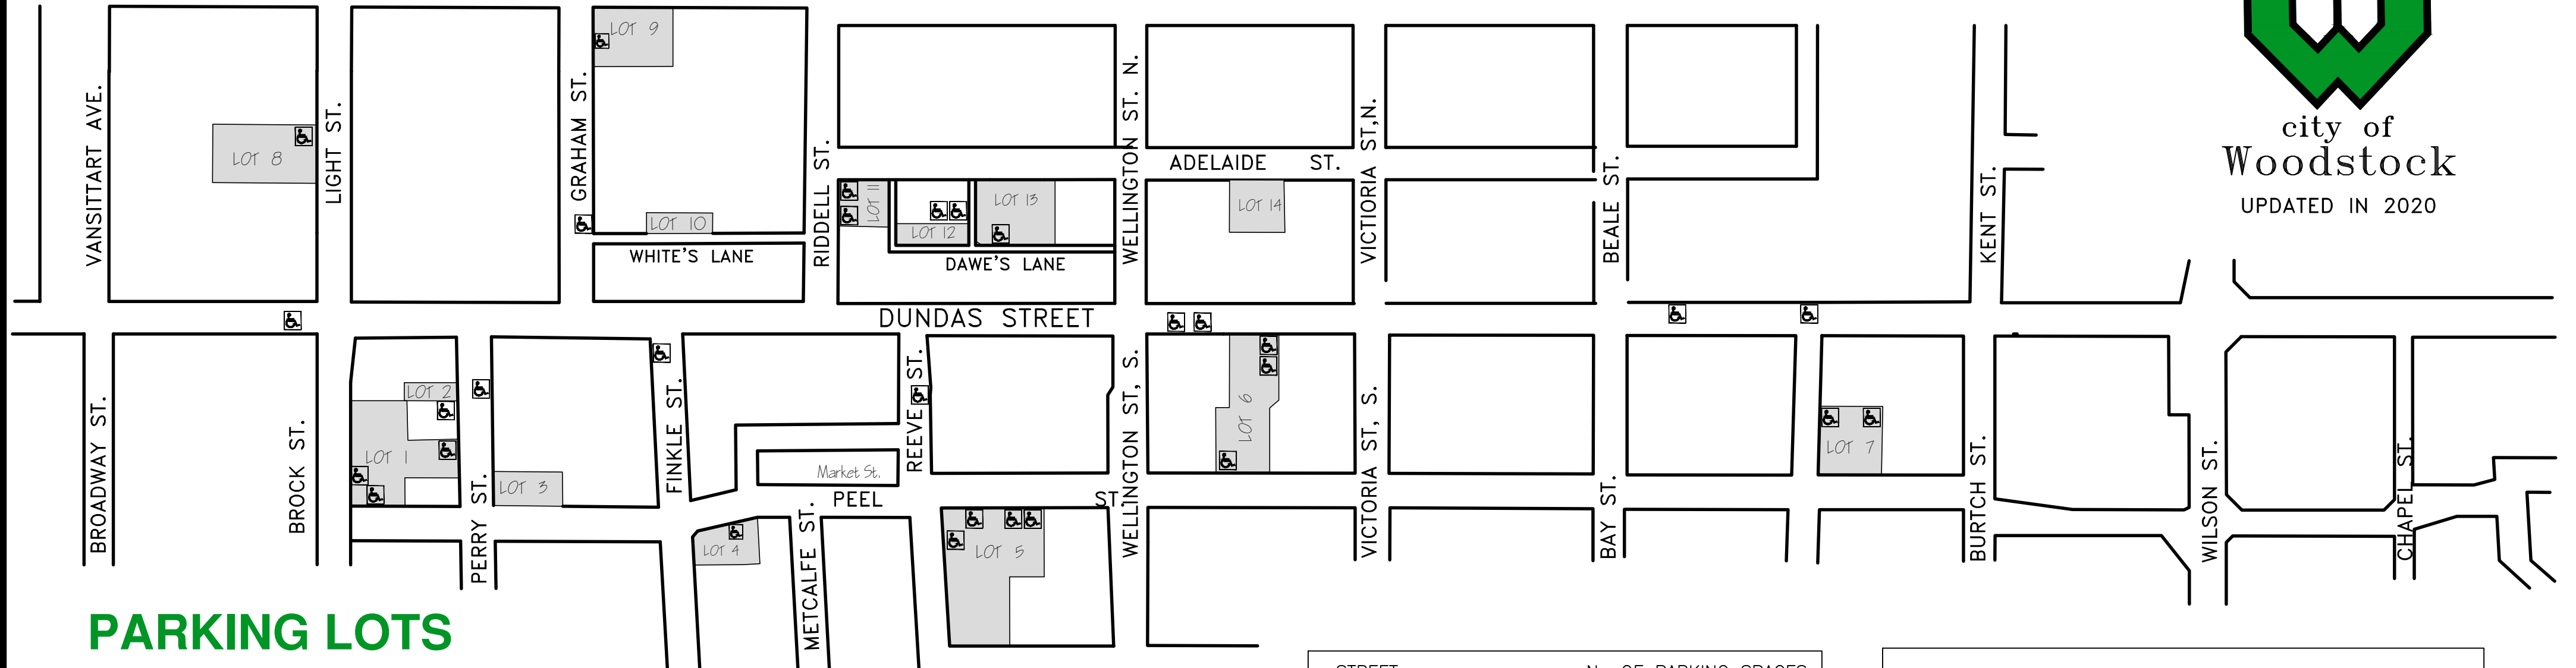

STREET PARKING

☐ DENOTES ACCESSIBLE PARKING AREAS

CITY OF WOODSTOCK BIA-PARKING LOCATIONS

city of Woodstock

UPDATED IN 2020

PARKING LOTS

STREET	No. OF PARKING SPACES
DUNDAS ST	168
BROCK ST	10
LIGHT ST	14
GRAHAM ST	33
PERRY ST	17
FINKLE ST	24
METCALF ST	31
REEVE ST	14
VANSITTART AVE	9
PEEL ST	13
MARKET ST	18
TOTAL ON STREET PARKING	351

LOT #	PARKING LOT	No. OF PARKING SPACES
1	BROCK ST.	68
2	OLD FIRE HALL	09
3	PERRY ST.	28
4	FINKLE ST.	25
5	MARKET / CENTRE	114
6	CHURCH OF EPIPHANY	51
7	YOUNG ST.	29
8	LIGHT ST.	68
9	GRAHAM ST	67
10	WHITE'S LANE	08
11	RIDDELL ST.	32
12	DAWE'S LANE	13
13	COLE WALKWAY	56
14	ADELAIDE ST. EAST	28
TOTAL PARKING LOT SPACES	596±	