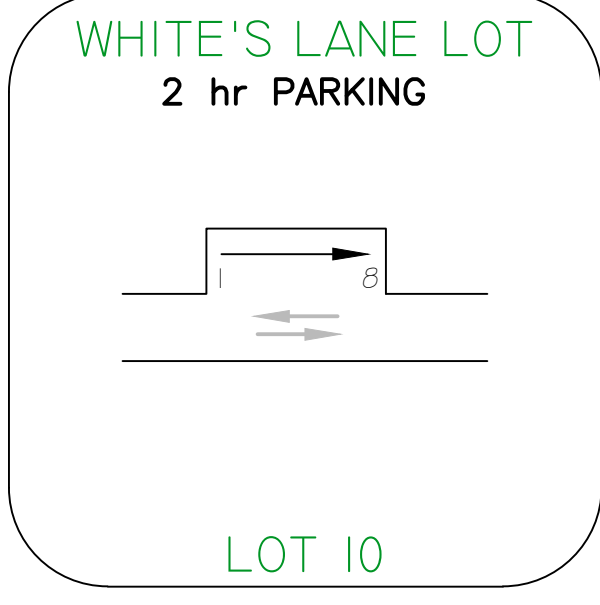

STREET PARKING

☐ DENOTES ACCESSIBLE PARKING AREAS

CITY OF WOODSTOCK BIA-PARKING LOCATIONS

city of Woodstock

UPDATED IN 2020

PARKING LOTS

STREET	No. OF PARKING SPACES
DUNDAS ST	168
BROCK ST	10
LIGHT ST	14
GRAHAM ST	33
PERRY ST	17
FINKLE ST	24
METCALF ST	31
REEVE ST	14
VANSITTART AVE	9
PEEL ST	13
MARKET ST	18
TOTAL ON STREET PARKING	351

LOT #	PARKING LOT	No. OF PARKING SPACES
1	BROCK ST.	68
2	OLD FIRE HALL	09
3	PERRY ST.	28
4	FINKLE ST.	25
5	MARKET / CENTRE	114
6	CHURCH OF EPIPHANY	51
7	YOUNG ST.	29
8	LIGHT ST.	68
9	GRAHAM ST	67
10	WHITE'S LANE	08
11	RIDDELL ST.	32
12	DAWE'S LANE	13
13	COLE WALKWAY	56
14	ADELAIDE ST. EAST	28
TOTAL PARKING LOT SPACES	596±	