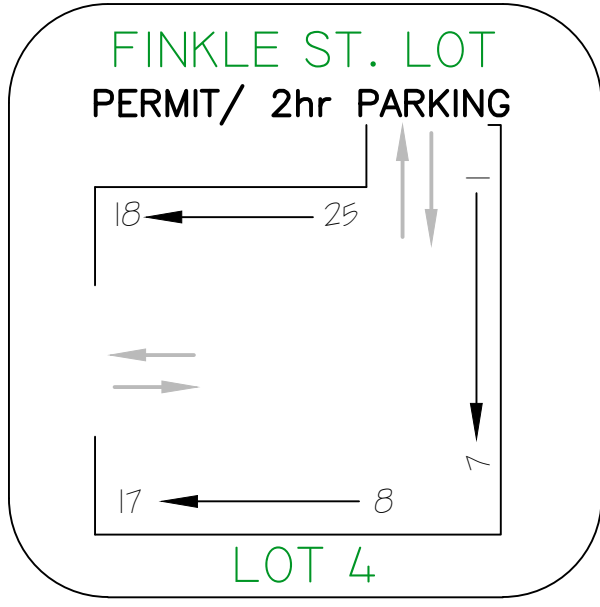

STREET PARKING

☐ DENOTES ACCESSIBLE PARKING AREAS

CITY OF WOODSTOCK BIA-PARKING LOCATIONS

city of Woodstock

UPDATED IN 2020

PARKING LOTS

STREET	No. OF PARKING SPACES
DUNDAS ST	168
BROCK ST	10
LIGHT ST	14
GRAHAM ST	33
PERRY ST	17
FINKLE ST	24
METCALF ST	31
REEVE ST	14
VANSITTART AVE	9
PEEL ST	13
MARKET ST	18
TOTAL ON STREET PARKING	351

LOT #	PARKING LOT	No. OF PARKING SPACES
1	BROCK ST.	68
2	OLD FIRE HALL	09
3	PERRY ST.	28
4	FINKLE ST.	25
5	MARKET / CENTRE	114
6	CHURCH OF EPIPHANY	51
7	YOUNG ST.	29
8	LIGHT ST.	68
9	GRAHAM ST	67
10	WHITE'S LANE	08
11	RIDDELL ST.	32
12	DAWE'S LANE	13
13	COLE WALKWAY	56
14	ADELAIDE ST. EAST	28
TOTAL PARKING LOT SPACES	596±	