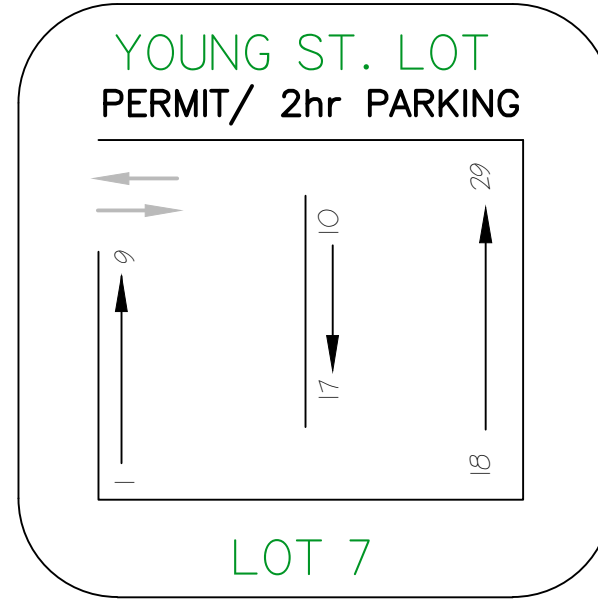

STREET PARKING

☐ DENOTES ACCESSIBLE PARKING AREAS

CITY OF WOODSTOCK BIA-PARKING LOCATIONS

city of Woodstock

UPDATED IN 2020

PARKING LOTS

STREET	No. OF PARKING SPACES
DUNDAS ST	168
BROCK ST	10
LIGHT ST	14
GRAHAM ST	33
PERRY ST	17
FINKLE ST	24
METCALF ST	31
REEVE ST	14
VANSITTART AVE	9
PEEL ST	13
MARKET ST	18
TOTAL ON STREET PARKING	351

LOT #	PARKING LOT	No. OF PARKING SPACES
1	BROCK ST.	68
2	OLD FIRE HALL	09
3	PERRY ST.	28
4	FINKLE ST.	25
5	MARKET / CENTRE	114
6	CHURCH OF EPIPHANY	51
7	YOUNG ST.	29
8	LIGHT ST.	68
9	GRAHAM ST	67
10	WHITE'S LANE	08
11	RIDDELL ST.	32
12	DAWE'S LANE	13
13	COLE WALKWAY	56
14	ADELAIDE ST. EAST	28
TOTAL PARKING LOT SPACES	596±	