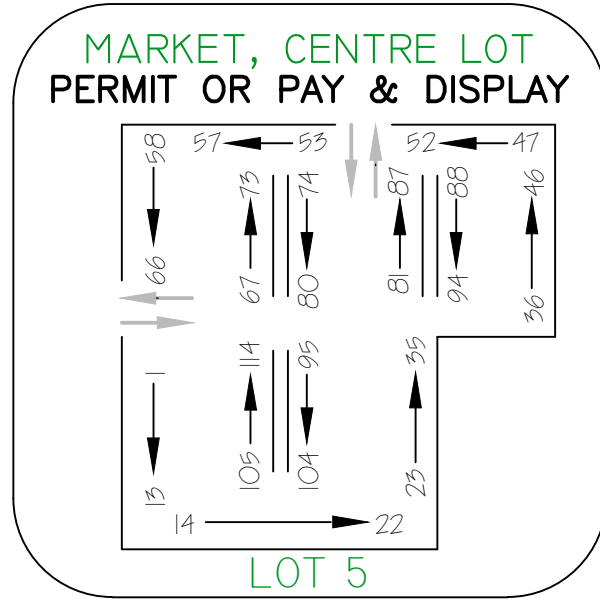

STREET PARKING

☐ DENOTES ACCESSIBLE PARKING AREAS

CITY OF WOODSTOCK BIA-PARKING LOCATIONS

city of Woodstock

UPDATED IN 2020

PARKING LOTS

STREET	No. OF PARKING SPACES
DUNDAS ST	168
BROCK ST	10
LIGHT ST	14
GRAHAM ST	33
PERRY ST	17
FINKLE ST	24
METCALF ST	31
REEVE ST	14
VANSITTART AVE	9
PEEL ST	13
MARKET ST	18
TOTAL ON STREET PARKING	351

LOT #	PARKING LOT	No. OF PARKING SPACES
1	BROCK ST.	68
2	OLD FIRE HALL	09
3	PERRY ST.	28
4	FINKLE ST.	25
5	MARKET / CENTRE	114
6	CHURCH OF EPIPHANY	51
7	YOUNG ST.	29
8	LIGHT ST.	68
9	GRAHAM ST	67
10	WHITE'S LANE	08
11	RIDDELL ST.	32
12	DAWE'S LANE	13
13	COLE WALKWAY	56
14	ADELAIDE ST. EAST	28
TOTAL PARKING LOT SPACES	596±	