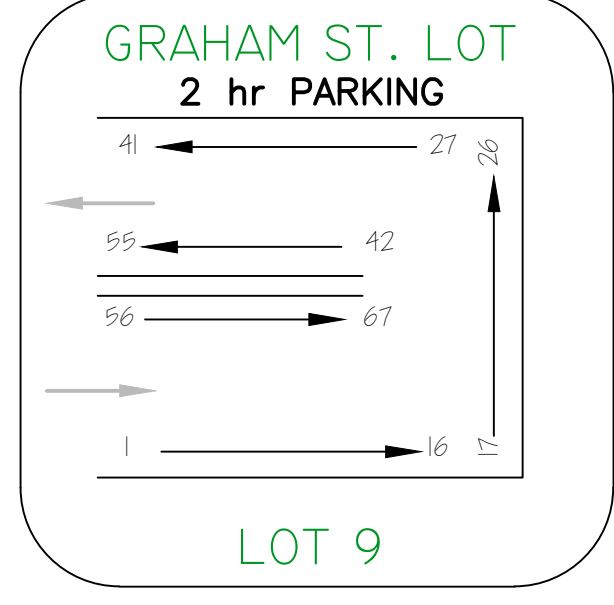

STREET PARKING

☐ DENOTES ACCESSIBLE PARKING AREAS

CITY OF WOODSTOCK BIA-PARKING LOCATIONS

city of Woodstock

UPDATED IN 2020

PARKING LOTS

STREET	No. OF PARKING SPACES
DUNDAS ST	168
BROCK ST	10
LIGHT ST	14
GRAHAM ST	33
PERRY ST	17
FINKLE ST	24
METCALF ST	31
REEVE ST	14
VANSITTART AVE	9
PEEL ST	13
MARKET ST	18
TOTAL ON STREET PARKING	351

LOT #	PARKING LOT	No. OF PARKING SPACES
1	BROCK ST.	68
2	OLD FIRE HALL	09
3	PERRY ST.	28
4	FINKLE ST.	25
5	MARKET / CENTRE	114
6	CHURCH OF EPIPHANY	51
7	YOUNG ST.	29
8	LIGHT ST.	68
9	GRAHAM ST	67
10	WHITE'S LANE	08
11	RIDDELL ST.	32
12	DAWE'S LANE	13
13	COLE WALKWAY	56
14	ADELAIDE ST. EAST	28
TOTAL PARKING LOT SPACES	596±	