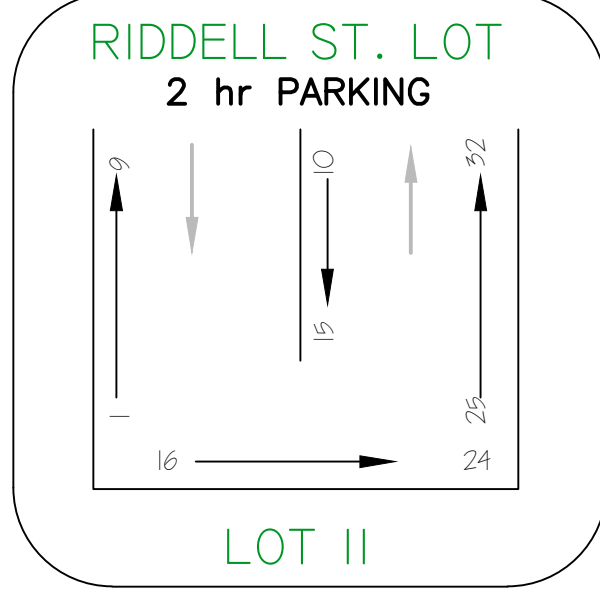

STREET PARKING

☐ DENOTES ACCESSIBLE PARKING AREAS

CITY OF WOODSTOCK BIA-PARKING LOCATIONS

city of Woodstock

UPDATED IN 2020

PARKING LOTS

STREET	No. OF PARKING SPACES
DUNDAS ST	168
BROCK ST	10
LIGHT ST	14
GRAHAM ST	33
PERRY ST	17
FINKLE ST	24
METCALF ST	31
REEVE ST	14
VANSITTART AVE	9
PEEL ST	13
MARKET ST	18
TOTAL ON STREET PARKING	351

LOT #	PARKING LOT	No. OF PARKING SPACES
1	BROCK ST.	68
2	OLD FIRE HALL	09
3	PERRY ST.	28
4	FINKLE ST.	25
5	MARKET / CENTRE	114
6	CHURCH OF EPIPHANY	51
7	YOUNG ST.	29
8	LIGHT ST.	68
9	GRAHAM ST	67
10	WHITE'S LANE	08
11	RIDDELL ST.	32
12	DAWE'S LANE	13
13	COLE WALKWAY	56
14	ADELAIDE ST. EAST	28
TOTAL PARKING LOT SPACES	596±	