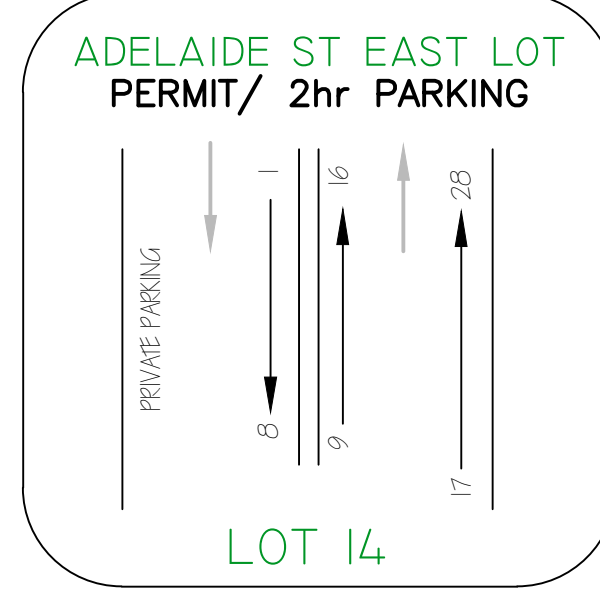

STREET PARKING

☐ DENOTES ACCESSIBLE PARKING AREAS

CITY OF WOODSTOCK BIA-PARKING LOCATIONS

city of Woodstock

UPDATED IN 2020

PARKING LOTS

STREET	No. OF PARKING SPACES
DUNDAS ST	168
BROCK ST	10
LIGHT ST	14
GRAHAM ST	33
PERRY ST	17
FINKLE ST	24
METCALF ST	31
REEVE ST	14
VANSITTART AVE	9
PEEL ST	13
MARKET ST	18
TOTAL ON STREET PARKING	351

LOT #	PARKING LOT	No. OF PARKING SPACES
1	BROCK ST.	68
2	OLD FIRE HALL	09
3	PERRY ST.	28
4	FINKLE ST.	25
5	MARKET / CENTRE	114
6	CHURCH OF EPIPHANY	51
7	YOUNG ST.	29
8	LIGHT ST.	68
9	GRAHAM ST	67
10	WHITE'S LANE	08
11	RIDDELL ST.	32
12	DAWE'S LANE	13
13	COLE WALKWAY	56
14	ADELAIDE ST. EAST	28
TOTAL PARKING LOT SPACES	596±	