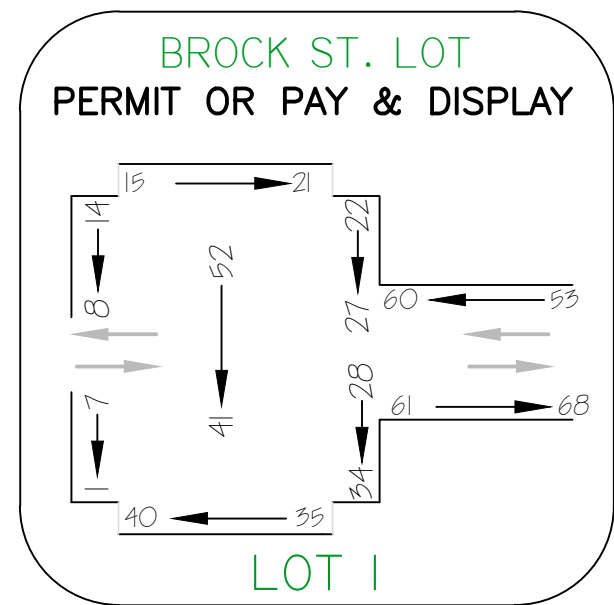

STREET PARKING

☐ DENOTES ACCESSIBLE PARKING AREAS

CITY OF WOODSTOCK BIA-PARKING LOCATIONS

city of Woodstock

UPDATED IN 2020

PARKING LOTS

STREET	No. OF PARKING SPACES
DUNDAS ST	168
BROCK ST	10
LIGHT ST	14
GRAHAM ST	33
PERRY ST	17
FINKLE ST	24
METCALF ST	31
REEVE ST	14
VANSITTART AVE	9
PEEL ST	13
MARKET ST	18
TOTAL ON STREET PARKING	351

LOT #	PARKING LOT	No. OF PARKING SPACES
1	BROCK ST.	68
2	OLD FIRE HALL	09
3	PERRY ST.	28
4	FINKLE ST.	25
5	MARKET / CENTRE	114
6	CHURCH OF EPIPHANY	51
7	YOUNG ST.	29
8	LIGHT ST.	68
9	GRAHAM ST	67
10	WHITE'S LANE	08
11	RIDDELL ST.	32
12	DAWE'S LANE	13
13	COLE WALKWAY	56
14	ADELAIDE ST. EAST	28
TOTAL PARKING LOT SPACES	596±	