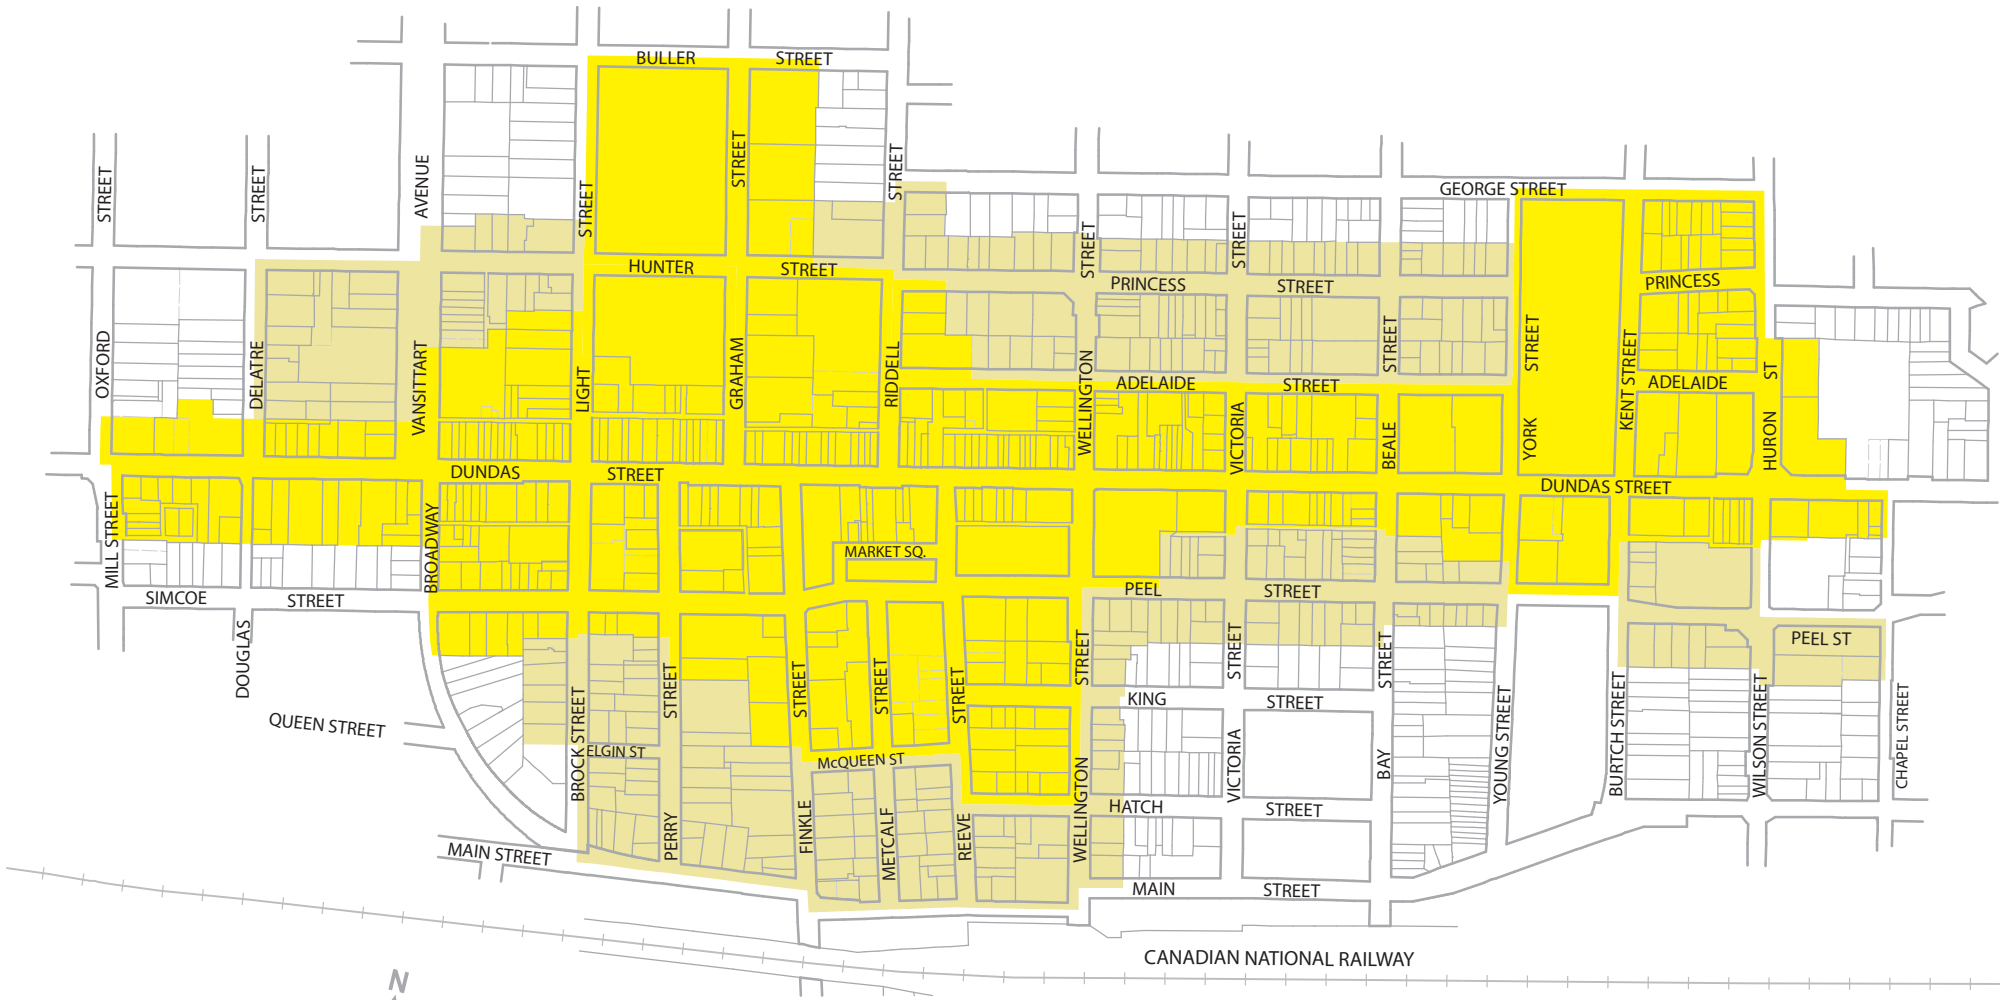

# DOWNTOWN COMMUNITY IMPROVEMENT PLAN

## IMPROVEMENT AREA STREET MAP

LEGEND :

CENTRAL BUSINESS DISTRICT

ENTREPRENEURIAL DISTRICT