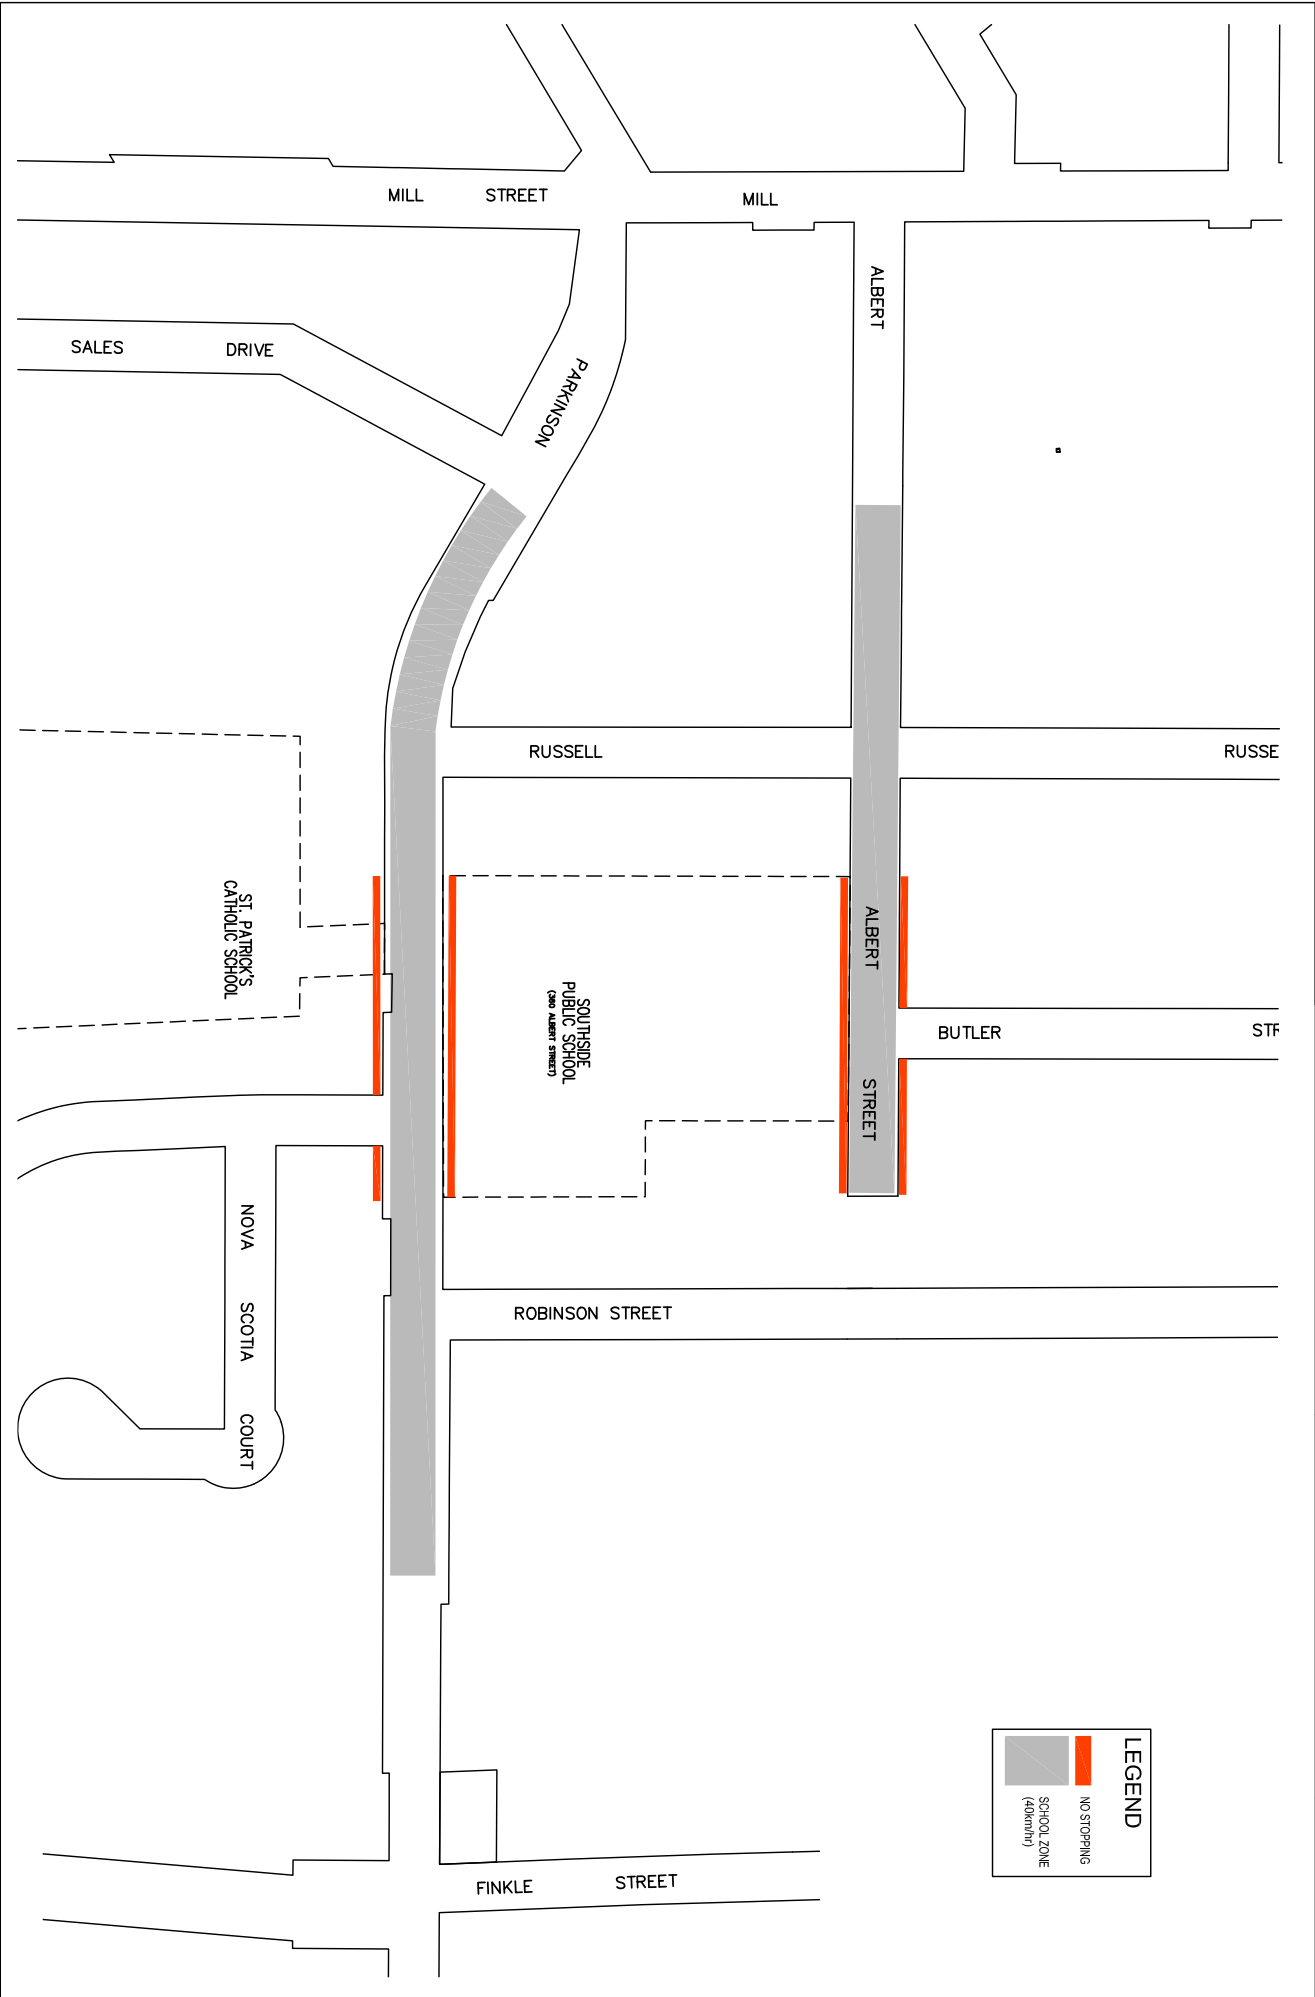

Southside Public School
 360 Albert Street
St. Patrick's Catholic School
 344 Parkinson Road

Date: 17 MAY, 2018
 Drawn By: B. ROBINSON, C.E.T.
 Scale: 1: 3000

LEGEND
 NO STOPPING
 SCHOOL ZONE (400m/1312ft)