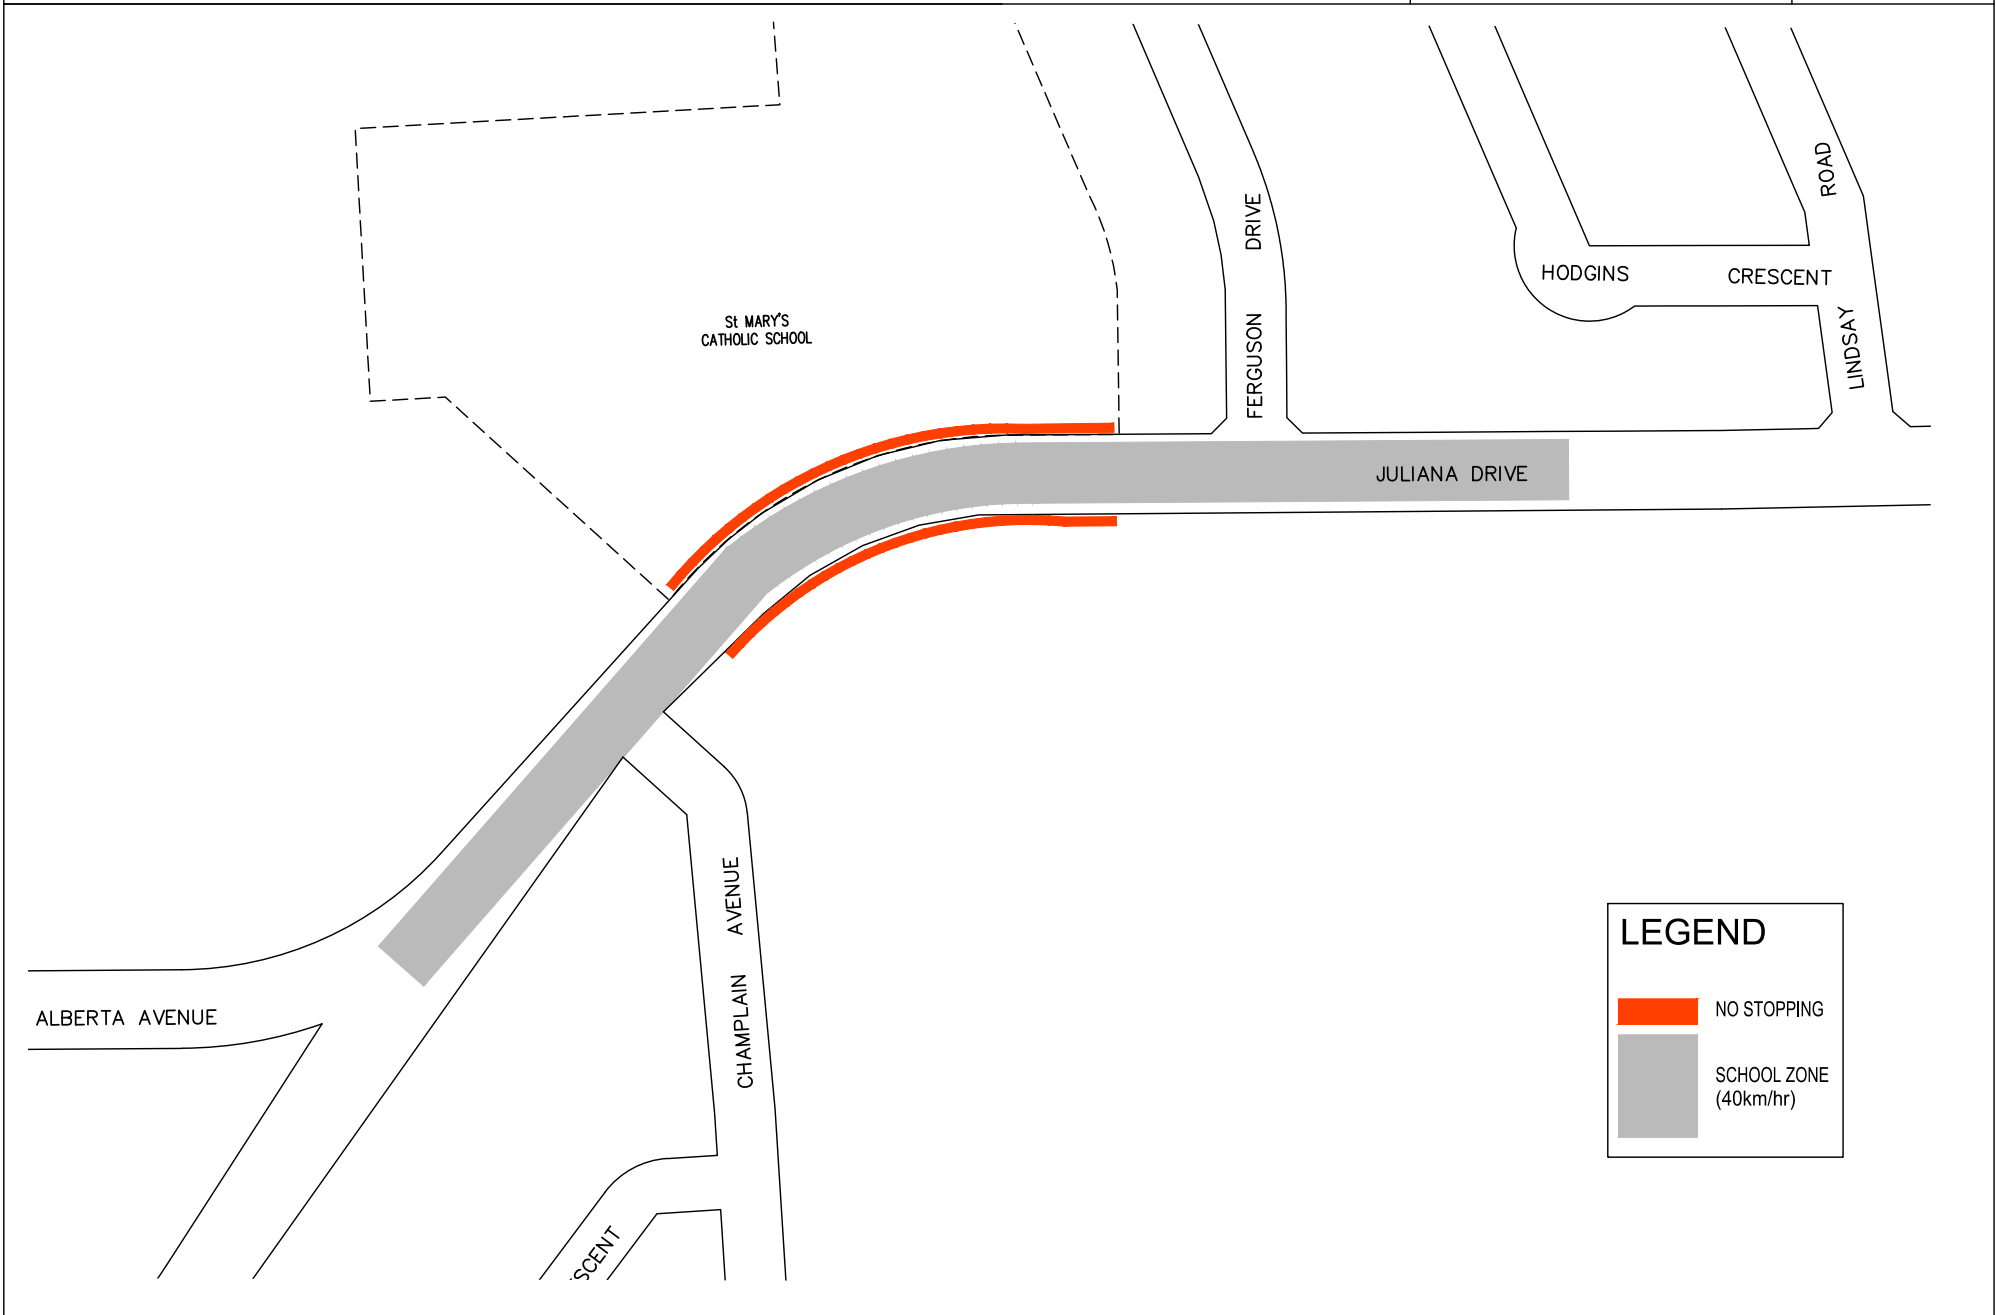

St. Mary's Catholic High School
431 Juliana Drive

Date:	MAY 17, 2018
Drawn By:	B. ROBINSON, C.E.T.
Scale:	1:2500

LEGEND

-  NO STOPPING
-  SCHOOL ZONE (40km/hr)