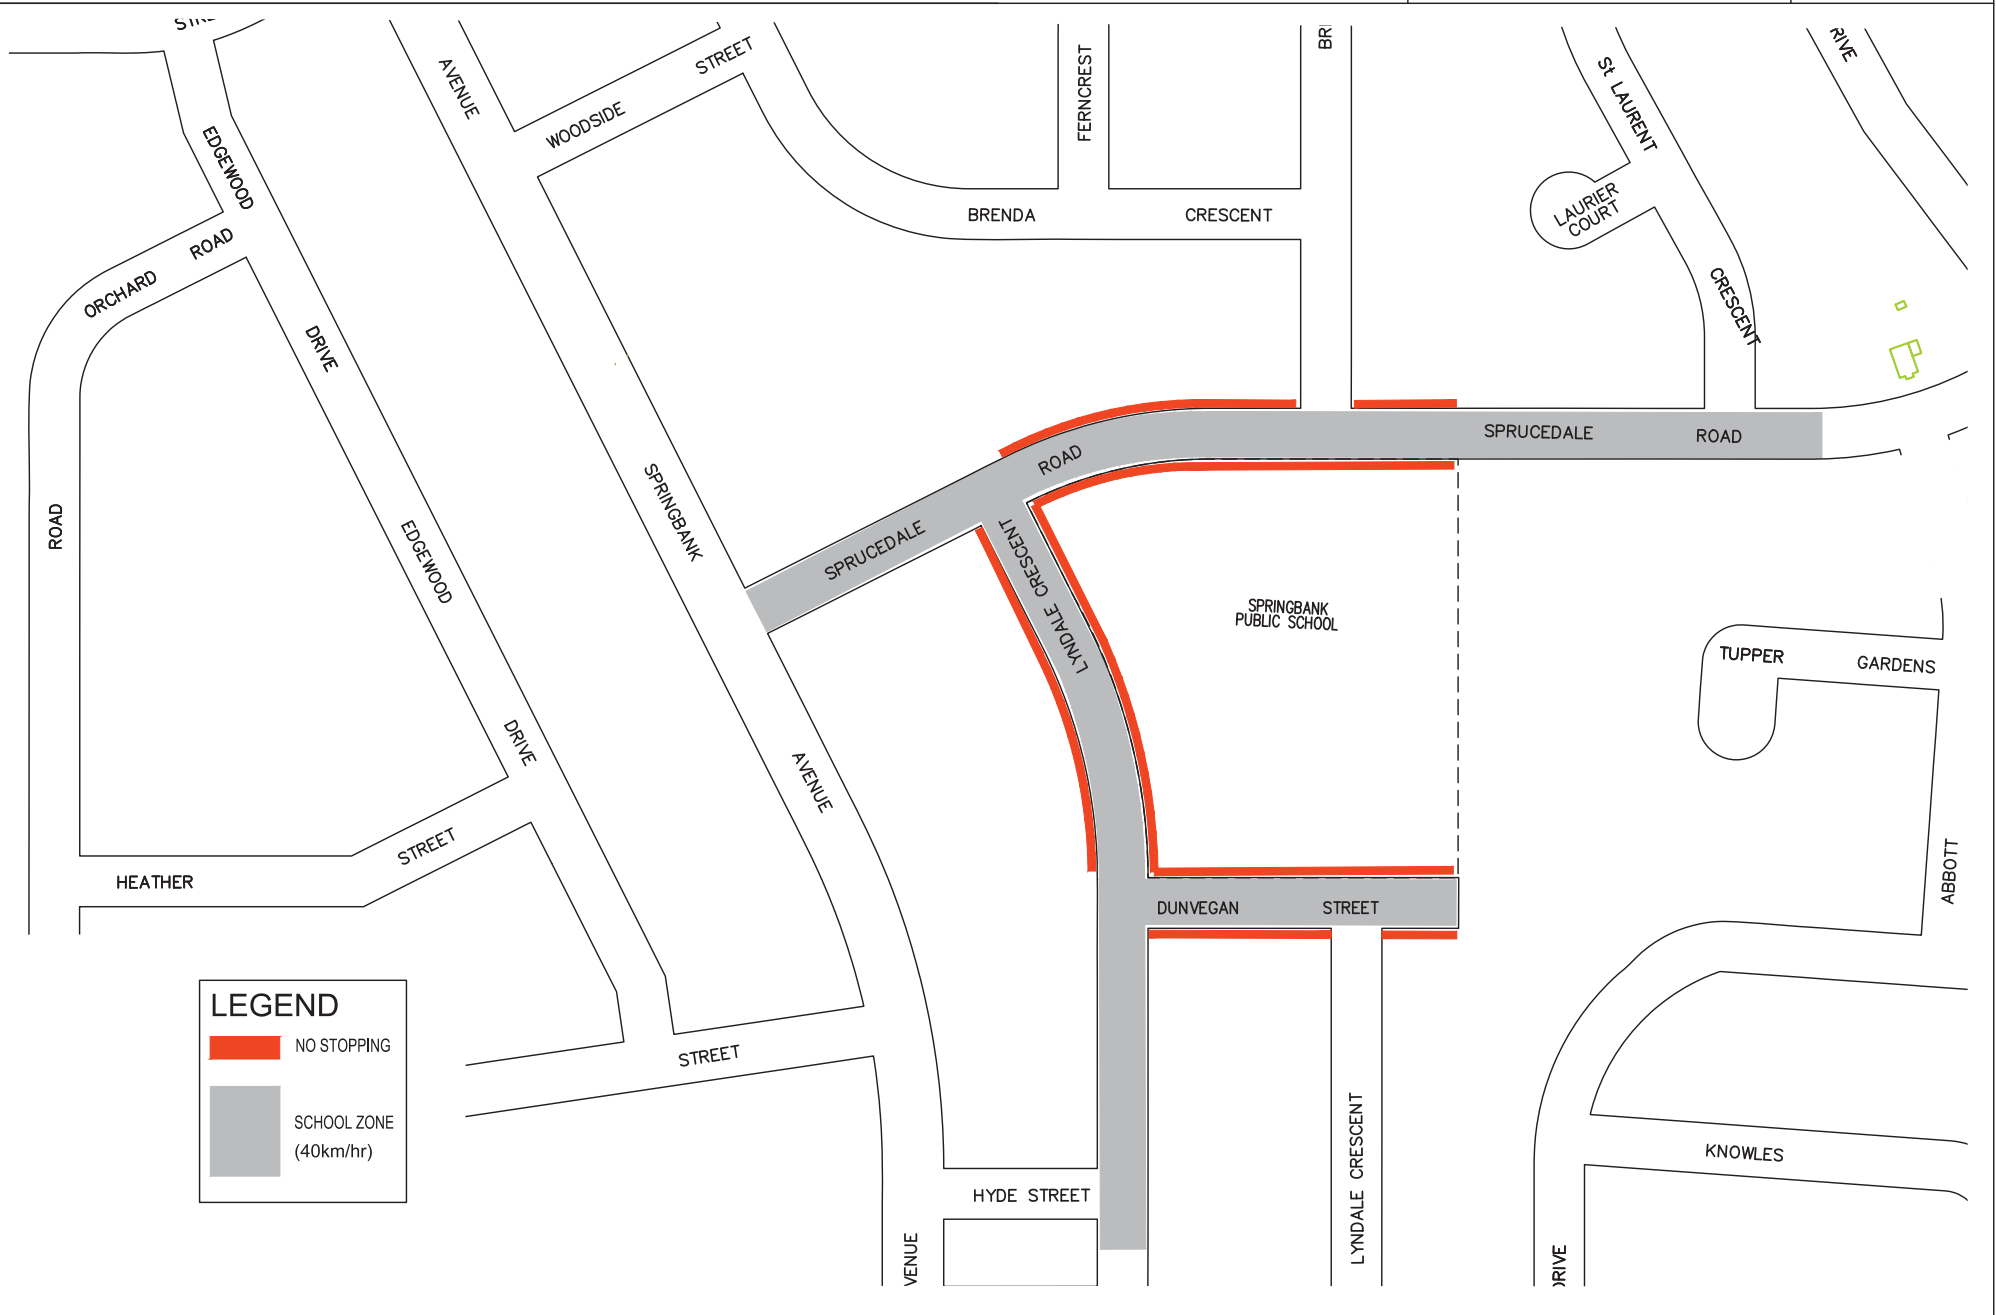

Springbank Public School

1060 Sprucedale Road

Date: 17 MAY, 2018
Drawn By: B. ROBINSON, C.E.T.
Scale: 1: 3000

LEGEND

-  NO STOPPING
-  SCHOOL ZONE (40km/hr)