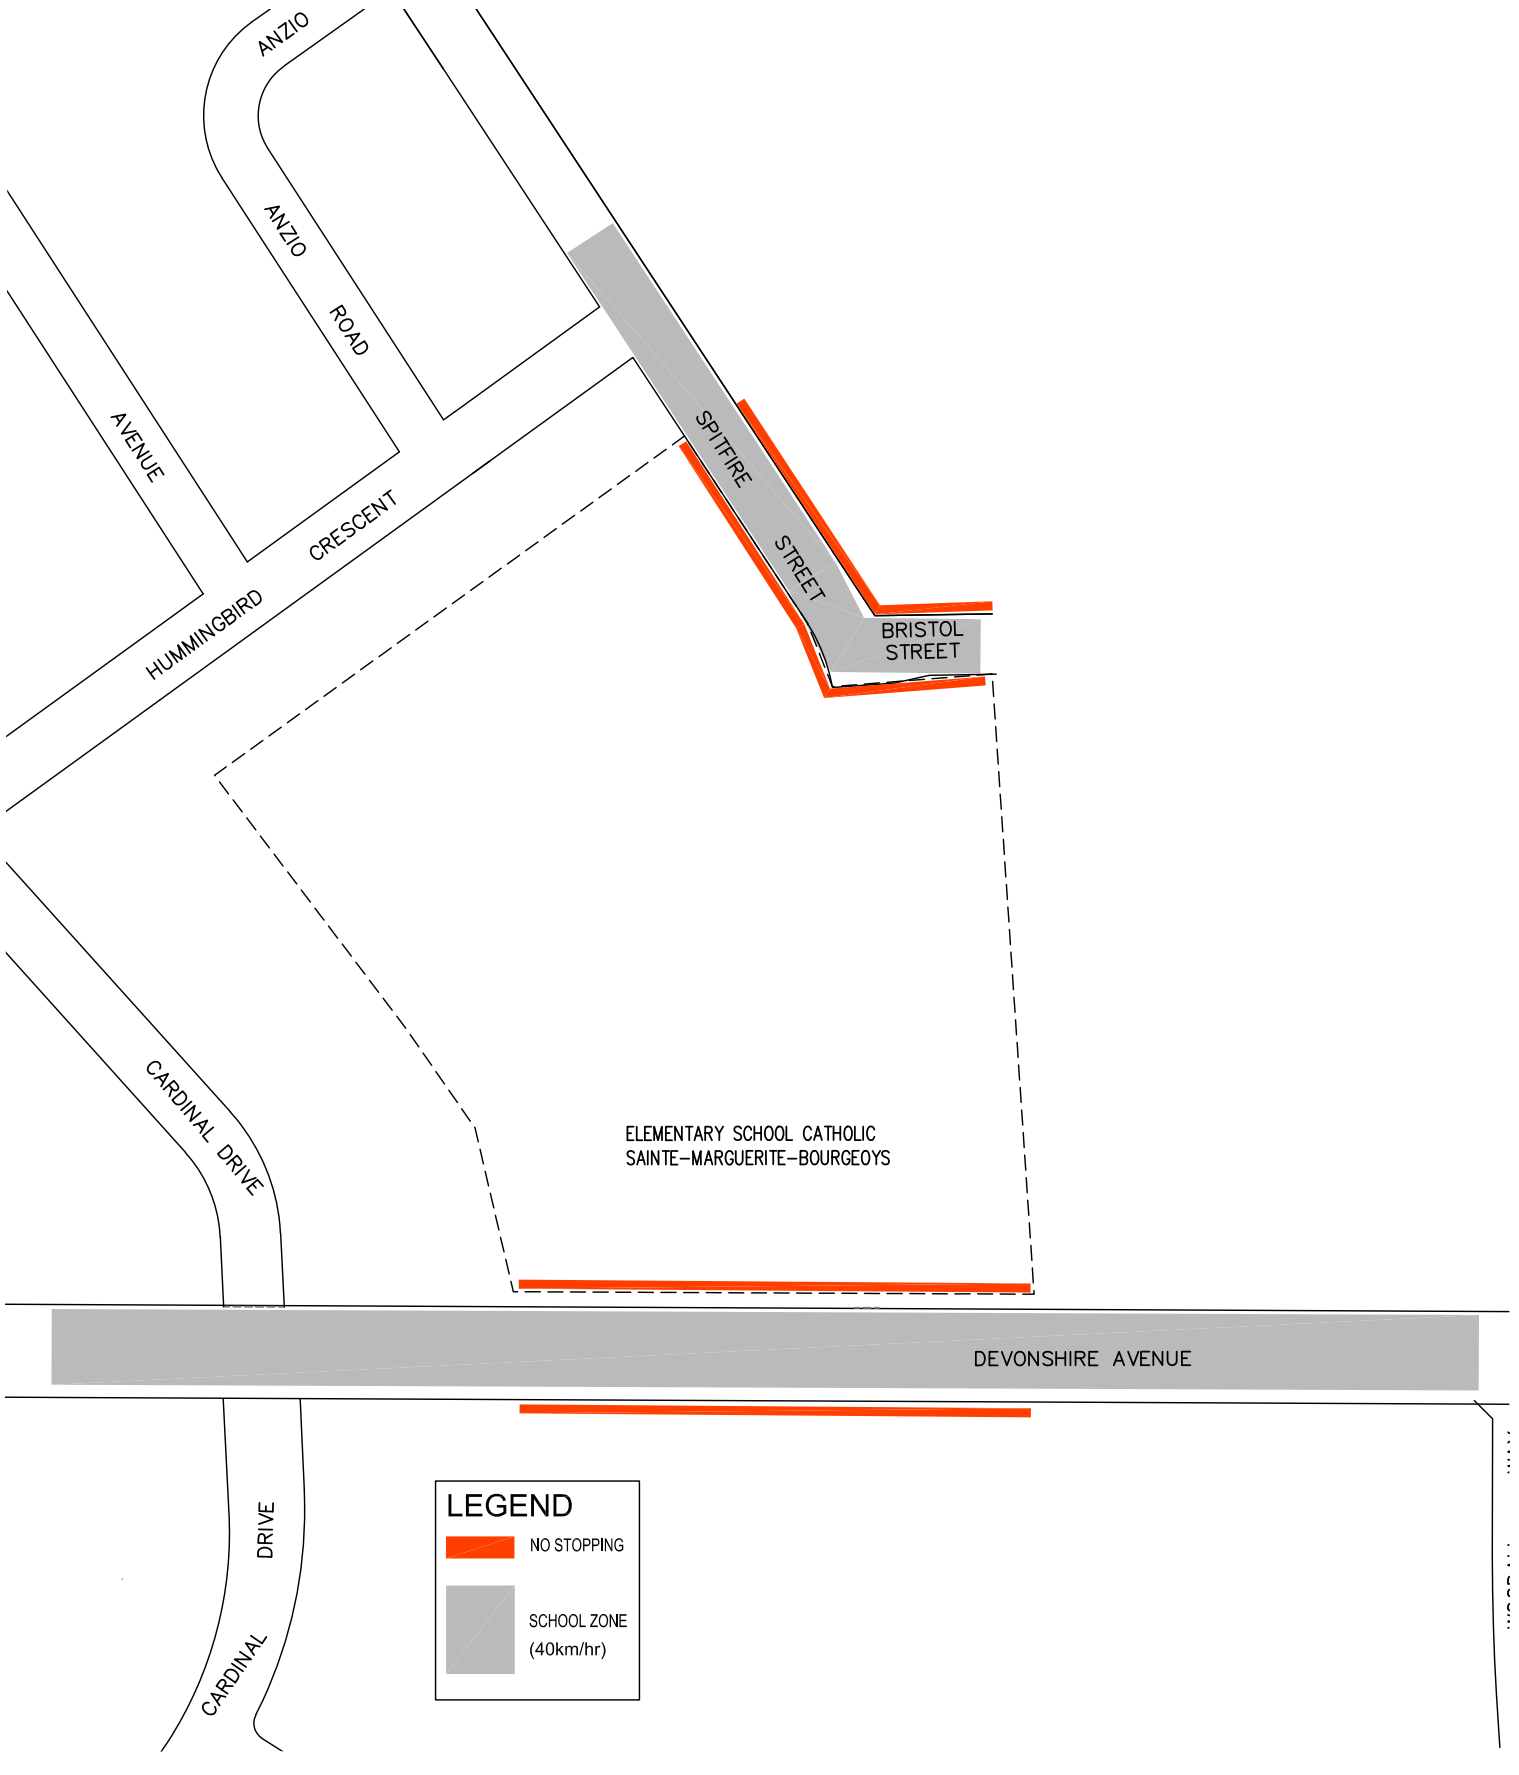

Elementary School Catholic
Sainte-Marguerite-Bourgeoys
700 Bristol Street

Date: 17 MAY, 2018

Drawn By: B. ROBINSON, C.E.T.

Scale: 1:2500

LEGEND

-  NO STOPPING
-  SCHOOL ZONE (40km/hr)