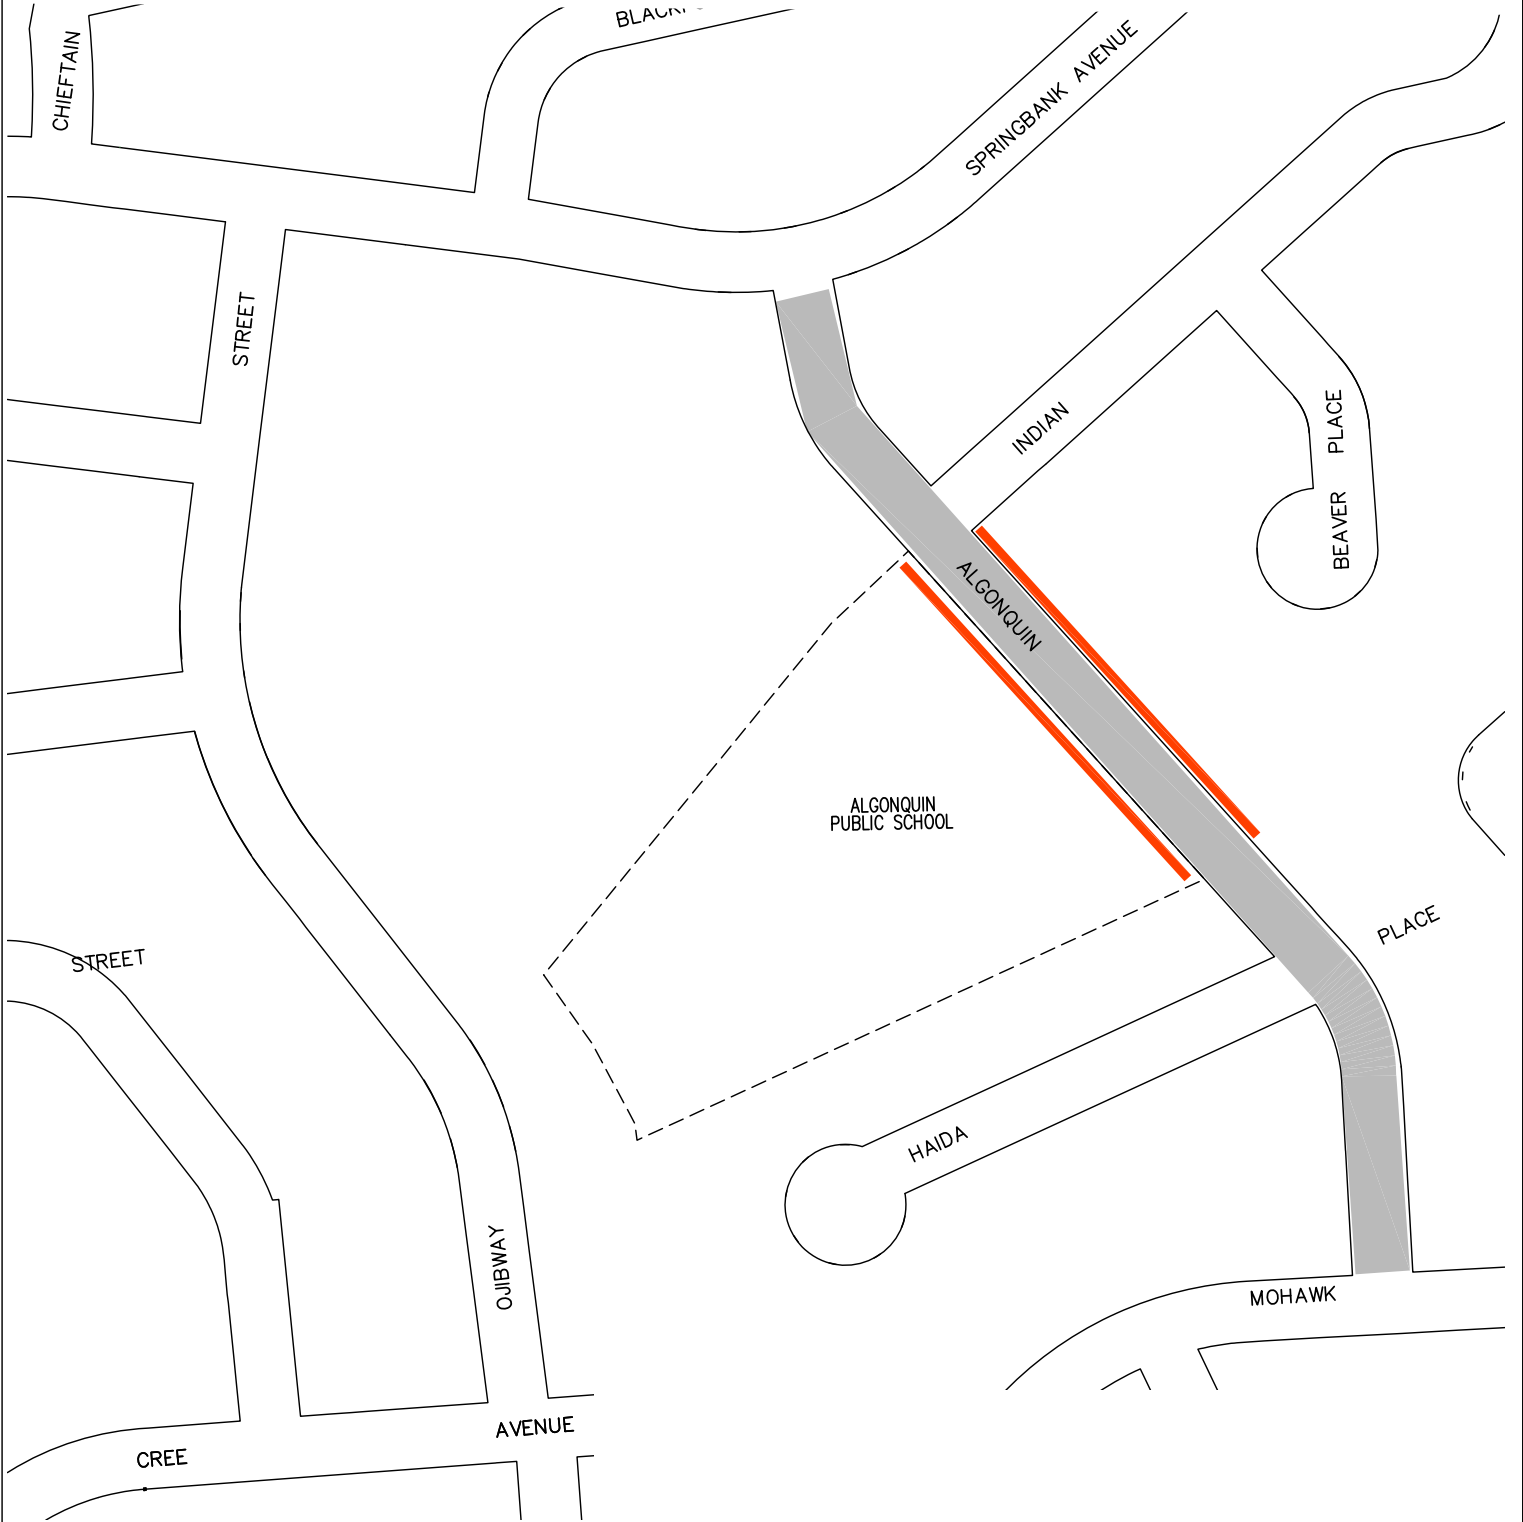

# Algonquin Public School

59 Algonquin Road

Date: 17 MAY, 2018

Drawn By: B. ROBINSON, C.E.T.

Scale: 1:2500

## LEGEND

-  NO STOPPING
-  SCHOOL ZONE (40km/hr)