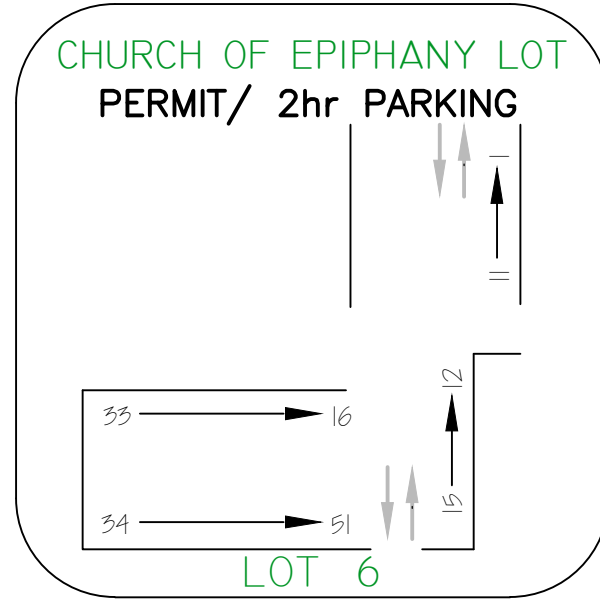

STREET PARKING

☐ DENOTES ACCESSIBLE PARKING AREAS

CITY OF WOODSTOCK BIA-PARKING LOCATIONS

city of Woodstock

UPDATED IN 2020

PARKING LOTS

STREET	No. OF PARKING SPACES
DUNDAS ST	168
BROCK ST	10
LIGHT ST	14
GRAHAM ST	33
PERRY ST	17
FINKLE ST	24
METCALFE ST	31
REEVE ST	14
VANSITTART AVE	9
PEEL ST	13
MARKET ST	18
TOTAL ON STREET PARKING	351

LOT #	PARKING LOT	No. OF PARKING SPACES
1	BROCK ST.	68
2	OLD FIRE HALL	09
3	PERRY ST.	28
4	FINKLE ST.	25
5	MARKET / CENTRE	114
6	CHURCH OF EPIPHANY	51
7	YOUNG ST.	29
8	LIGHT ST.	68
9	GRAHAM ST	67
10	WHITE'S LANE	08
11	RIDDELL ST.	32
12	DAWE'S LANE	13
13	COLE WALKWAY	56
14	ADELAIDE ST. EAST	28
TOTAL PARKING LOT SPACES	596±	