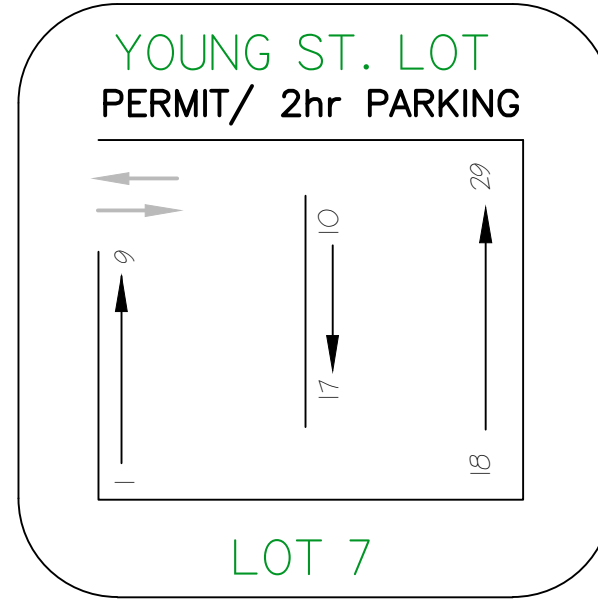

STREET PARKING

☐ DENOTES ACCESSIBLE PARKING AREAS

CITY OF WOODSTOCK BIA-PARKING LOCATIONS

city of Woodstock

UPDATED IN 2020

PARKING LOTS

STREET	No. OF PARKING SPACES
DUNDAS ST	168
BROCK ST	10
LIGHT ST	14
GRAHAM ST	33
PERRY ST	17
FINKLE ST	24
METCALFE ST	31
REEVE ST	14
VANSITTART AVE	9
PEEL ST	13
MARKET ST	18
TOTAL ON STREET PARKING	351

LOT #	PARKING LOT	No. OF PARKING SPACES
1	BROCK ST.	68
2	OLD FIRE HALL	09
3	PERRY ST.	28
4	FINKLE ST.	25
5	MARKET / CENTRE	114
6	CHURCH OF EPIPHANY	51
7	YOUNG ST.	29
8	LIGHT ST.	68
9	GRAHAM ST	67
10	WHITE'S LANE	08
11	RIDDELL ST.	32
12	DAWE'S LANE	13
13	COLE WALKWAY	56
14	ADELAIDE ST. EAST	28
TOTAL PARKING LOT SPACES	596±	