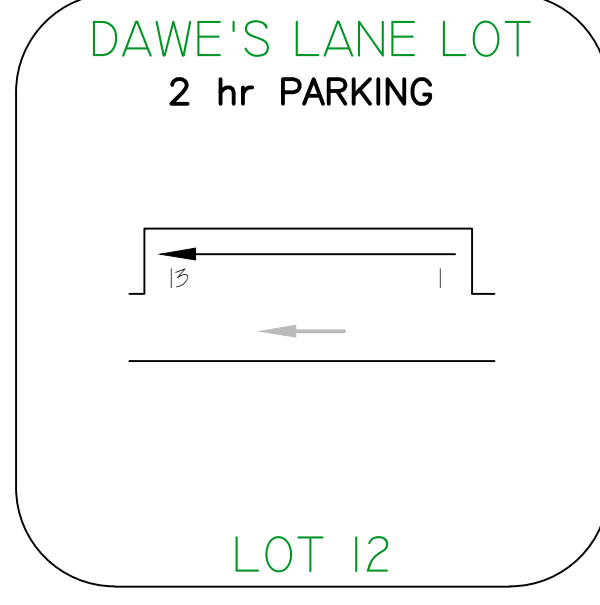

STREET PARKING

☐ DENOTES ACCESSIBLE PARKING AREAS

CITY OF WOODSTOCK BIA-PARKING LOCATIONS

city of Woodstock

UPDATED IN 2020

PARKING LOTS

STREET	No. OF PARKING SPACES
DUNDAS ST	168
BROCK ST	10
LIGHT ST	14
GRAHAM ST	33
PERRY ST	17
FINKLE ST	24
METCALFE ST	31
REEVE ST	14
VANSITTART AVE	9
PEEL ST	13
MARKET ST	18
TOTAL ON STREET PARKING	351

LOT #	PARKING LOT	No. OF PARKING SPACES
1	BROCK ST.	68
2	OLD FIRE HALL	09
3	PERRY ST.	28
4	FINKLE ST.	25
5	MARKET / CENTRE	114
6	CHURCH OF EPIPHANY	51
7	YOUNG ST.	29
8	LIGHT ST.	68
9	GRAHAM ST	67
10	WHITE'S LANE	08
11	RIDDELL ST.	32
12	DAWE'S LANE	13
13	COLE WALKWAY	56
14	ADELAIDE ST. EAST	28
TOTAL PARKING LOT SPACES	596±	