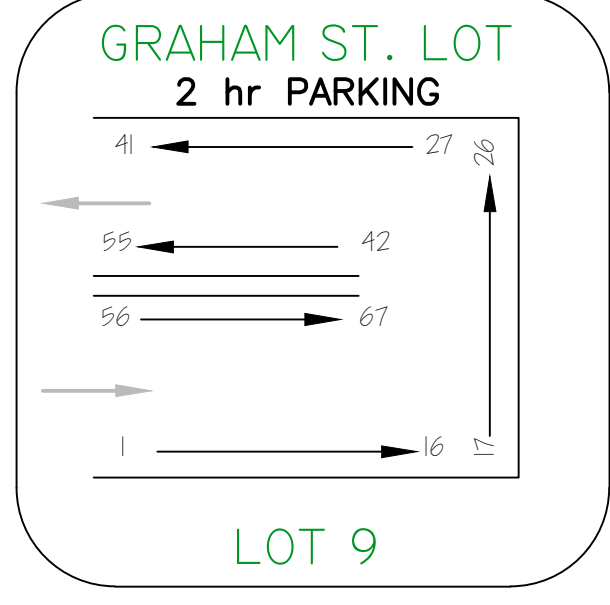

STREET PARKING

☐ DENOTES ACCESSIBLE PARKING AREAS

CITY OF WOODSTOCK BIA-PARKING LOCATIONS

city of Woodstock

UPDATED IN 2020

PARKING LOTS

STREET	No. OF PARKING SPACES
DUNDAS ST	168
BROCK ST	10
LIGHT ST	14
GRAHAM ST	33
PERRY ST	17
FINKLE ST	24
METCALFE ST	31
REEVE ST	14
VANSITTART AVE	9
PEEL ST	13
MARKET ST	18
TOTAL ON STREET PARKING	351

LOT #	PARKING LOT	No. OF PARKING SPACES
1	BROCK ST.	68
2	OLD FIRE HALL	09
3	PERRY ST.	28
4	FINKLE ST.	25
5	MARKET / CENTRE	114
6	CHURCH OF EPIPHANY	51
7	YOUNG ST.	29
8	LIGHT ST.	68
9	GRAHAM ST	67
10	WHITE'S LANE	08
11	RIDDELL ST.	32
12	DAWE'S LANE	13
13	COLE WALKWAY	56
14	ADELAIDE ST. EAST	28
TOTAL PARKING LOT SPACES	596±	