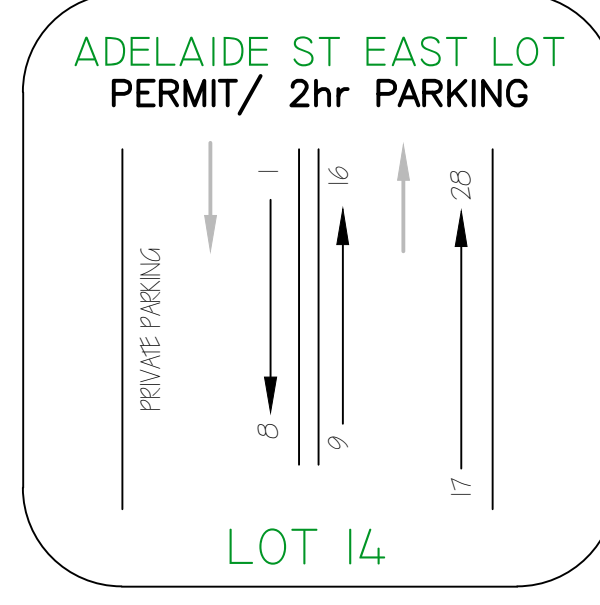

STREET PARKING

☐ DENOTES ACCESSIBLE PARKING AREAS

CITY OF WOODSTOCK BIA-PARKING LOCATIONS

city of Woodstock

UPDATED IN 2020

PARKING LOTS

STREET	No. OF PARKING SPACES
DUNDAS ST	168
BROCK ST	10
LIGHT ST	14
GRAHAM ST	33
PERRY ST	17
FINKLE ST	24
METCALFE ST	31
REEVE ST	14
VANSITTART AVE	9
PEEL ST	13
MARKET ST	18
TOTAL ON STREET PARKING	351

LOT #	PARKING LOT	No. OF PARKING SPACES
1	BROCK ST.	68
2	OLD FIRE HALL	09
3	PERRY ST.	28
4	FINKLE ST.	25
5	MARKET / CENTRE	114
6	CHURCH OF EPIPHANY	51
7	YOUNG ST.	29
8	LIGHT ST.	68
9	GRAHAM ST	67
10	WHITE'S LANE	08
11	RIDDELL ST.	32
12	DAWE'S LANE	13
13	COLE WALKWAY	56
14	ADELAIDE ST. EAST	28
TOTAL PARKING LOT SPACES	596±	