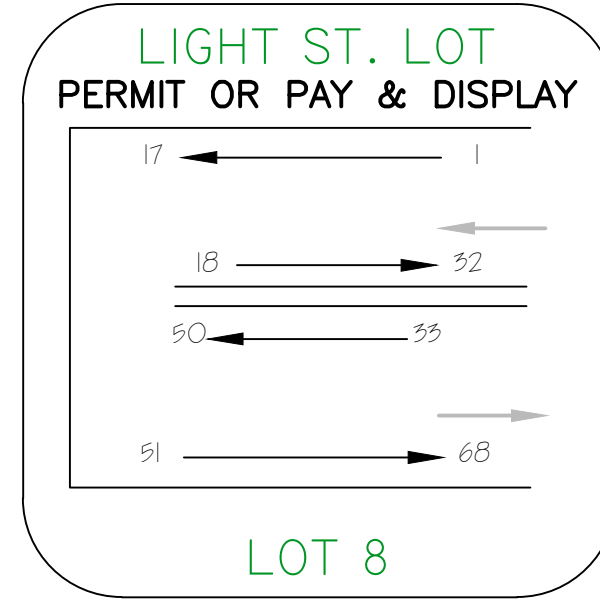

STREET PARKING

☐ DENOTES ACCESSIBLE PARKING AREAS

CITY OF WOODSTOCK BIA-PARKING LOCATIONS

city of Woodstock

UPDATED IN 2020

PARKING LOTS

STREET	No. OF PARKING SPACES
DUNDAS ST	168
BROCK ST	10
LIGHT ST	14
GRAHAM ST	33
PERRY ST	17
FINKLE ST	24
METCALFE ST	31
REEVE ST	14
VANSITTART AVE	9
PEEL ST	13
MARKET ST	18
TOTAL ON STREET PARKING	351

LOT #	PARKING LOT	No. OF PARKING SPACES
1	BROCK ST.	68
2	OLD FIRE HALL	09
3	PERRY ST.	28
4	FINKLE ST.	25
5	MARKET / CENTRE	114
6	CHURCH OF EPIPHANY	51
7	YOUNG ST.	29
8	LIGHT ST.	68
9	GRAHAM ST	67
10	WHITE'S LANE	08
11	RIDDELL ST.	32
12	DAWE'S LANE	13
13	COLE WALKWAY	56
14	ADELAIDE ST. EAST	28
TOTAL PARKING LOT SPACES	596±	