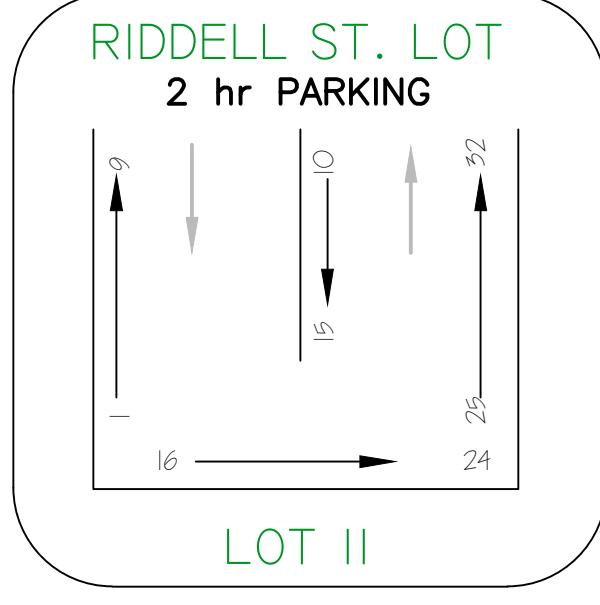

STREET PARKING

☐ DENOTES ACCESSIBLE PARKING AREAS

CITY OF WOODSTOCK BIA-PARKING LOCATIONS

city of Woodstock

UPDATED IN 2020

PARKING LOTS

STREET	No. OF PARKING SPACES
DUNDAS ST	168
BROCK ST	10
LIGHT ST	14
GRAHAM ST	33
PERRY ST	17
FINKLE ST	24
METCALFE ST	31
REEVE ST	14
VANSITTART AVE	9
PEEL ST	13
MARKET ST	18
TOTAL ON STREET PARKING	351

LOT #	PARKING LOT	No. OF PARKING SPACES
1	BROCK ST.	68
2	OLD FIRE HALL	09
3	PERRY ST.	28
4	FINKLE ST.	25
5	MARKET / CENTRE	114
6	CHURCH OF EPIPHANY	51
7	YOUNG ST.	29
8	LIGHT ST.	68
9	GRAHAM ST	67
10	WHITE'S LANE	08
11	RIDDELL ST.	32
12	DAWE'S LANE	13
13	COLE WALKWAY	56
14	ADELAIDE ST. EAST	28
TOTAL PARKING LOT SPACES	596±	