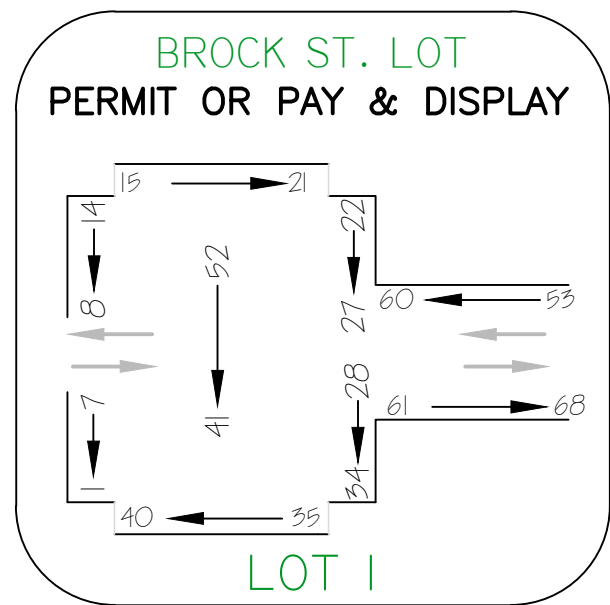

STREET PARKING

☐ DENOTES ACCESSIBLE PARKING AREAS

CITY OF WOODSTOCK BIA-PARKING LOCATIONS

city of Woodstock

UPDATED IN 2020

PARKING LOTS

STREET	No. OF PARKING SPACES
DUNDAS ST	168
BROCK ST	10
LIGHT ST	14
GRAHAM ST	33
PERRY ST	17
FINKLE ST	24
METCALFE ST	31
REEVE ST	14
VANSITTART AVE	9
PEEL ST	13
MARKET ST	18
TOTAL ON STREET PARKING	351

LOT #	PARKING LOT	No. OF PARKING SPACES
1	BROCK ST.	68
2	OLD FIRE HALL	09
3	PERRY ST.	28
4	FINKLE ST.	25
5	MARKET / CENTRE	114
6	CHURCH OF EPIPHANY	51
7	YOUNG ST.	29
8	LIGHT ST.	68
9	GRAHAM ST	67
10	WHITE'S LANE	08
11	RIDDELL ST.	32
12	DAWE'S LANE	13
13	COLE WALKWAY	56
14	ADELAIDE ST. EAST	28
TOTAL PARKING LOT SPACES	596±	