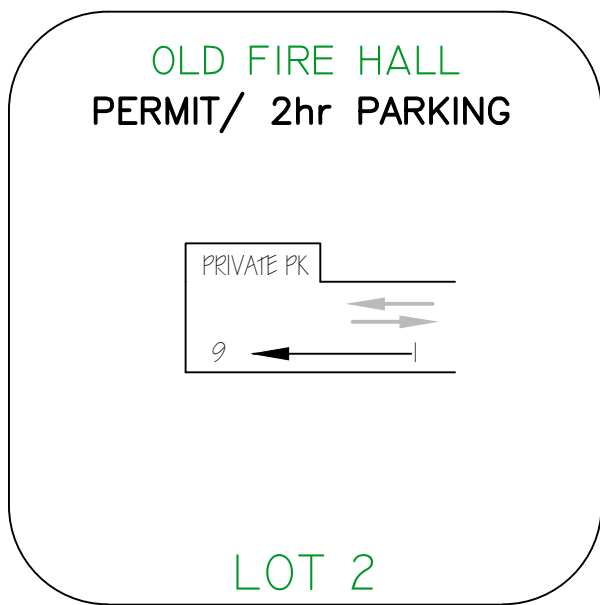

STREET PARKING

☐ DENOTES ACCESSIBLE PARKING AREAS

CITY OF WOODSTOCK BIA-PARKING LOCATIONS

city of Woodstock

UPDATED IN 2020

PARKING LOTS

STREET	No. OF PARKING SPACES
DUNDAS ST	168
BROCK ST	10
LIGHT ST	14
GRAHAM ST	33
PERRY ST	17
FINKLE ST	24
METCALFE ST	31
REEVE ST	14
VANSITTART AVE	9
PEEL ST	13
MARKET ST	18
TOTAL ON STREET PARKING	351

LOT #	PARKING LOT	No. OF PARKING SPACES
1	BROCK ST.	68
2	OLD FIRE HALL	09
3	PERRY ST.	28
4	FINKLE ST.	25
5	MARKET / CENTRE	114
6	CHURCH OF EPIPHANY	51
7	YOUNG ST.	29
8	LIGHT ST.	68
9	GRAHAM ST	67
10	WHITE'S LANE	08
11	RIDDELL ST.	32
12	DAWE'S LANE	13
13	COLE WALKWAY	56
14	ADELAIDE ST. EAST	28
TOTAL PARKING LOT SPACES	596±	