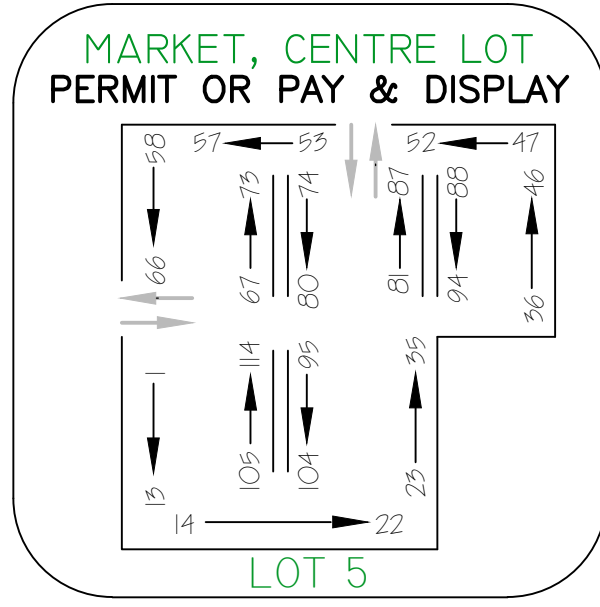

STREET PARKING

☐ DENOTES ACCESSIBLE PARKING AREAS

CITY OF WOODSTOCK BIA-PARKING LOCATIONS

city of Woodstock

UPDATED IN 2020

PARKING LOTS

STREET	No. OF PARKING SPACES
DUNDAS ST	168
BROCK ST	10
LIGHT ST	14
GRAHAM ST	33
PERRY ST	17
FINKLE ST	24
METCALFE ST	31
REEVE ST	14
VANSITTART AVE	9
PEEL ST	13
MARKET ST	18
TOTAL ON STREET PARKING	351

LOT #	PARKING LOT	No. OF PARKING SPACES
1	BROCK ST.	68
2	OLD FIRE HALL	09
3	PERRY ST.	28
4	FINKLE ST.	25
5	MARKET / CENTRE	114
6	CHURCH OF EPIPHANY	51
7	YOUNG ST.	29
8	LIGHT ST.	68
9	GRAHAM ST	67
10	WHITE'S LANE	08
11	RIDDELL ST.	32
12	DAWE'S LANE	13
13	COLE WALKWAY	56
14	ADELAIDE ST. EAST	28
TOTAL PARKING LOT SPACES	596±	