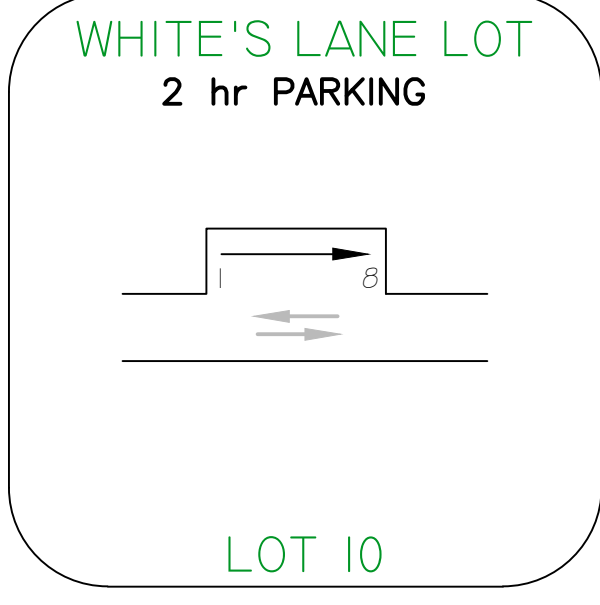

STREET PARKING

☐ DENOTES ACCESSIBLE PARKING AREAS

CITY OF WOODSTOCK BIA-PARKING LOCATIONS

city of Woodstock

UPDATED IN 2020

PARKING LOTS

STREET	No. OF PARKING SPACES
DUNDAS ST	168
BROCK ST	10
LIGHT ST	14
GRAHAM ST	33
PERRY ST	17
FINKLE ST	24
METCALFE ST	31
REEVE ST	14
VANSITTART AVE	9
PEEL ST	13
MARKET ST	18
TOTAL ON STREET PARKING	351

LOT #	PARKING LOT	No. OF PARKING SPACES
1	BROCK ST.	68
2	OLD FIRE HALL	09
3	PERRY ST.	28
4	FINKLE ST.	25
5	MARKET / CENTRE	114
6	CHURCH OF EPIPHANY	51
7	YOUNG ST.	29
8	LIGHT ST.	68
9	GRAHAM ST	67
10	WHITE'S LANE	08
11	RIDDELL ST.	32
12	DAWE'S LANE	13
13	COLE WALKWAY	56
14	ADELAIDE ST. EAST	28
TOTAL PARKING LOT SPACES	596±	