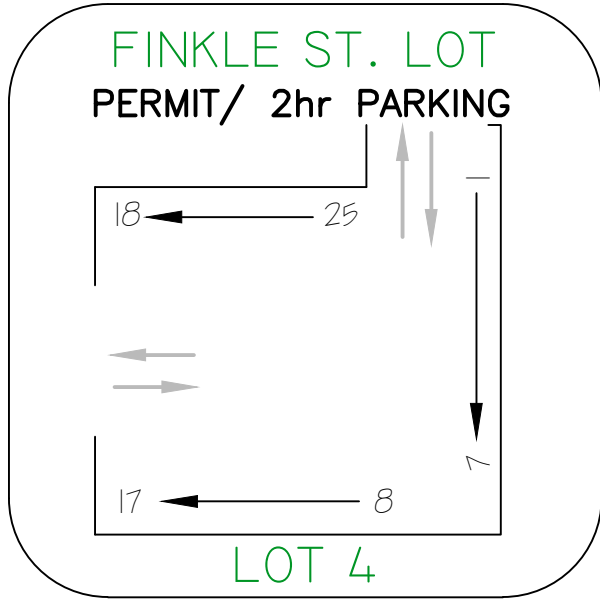

STREET PARKING

☐ DENOTES ACCESSIBLE PARKING AREAS

CITY OF WOODSTOCK BIA-PARKING LOCATIONS

city of Woodstock

UPDATED IN 2020

PARKING LOTS

STREET	No. OF PARKING SPACES
DUNDAS ST	168
BROCK ST	10
LIGHT ST	14
GRAHAM ST	33
PERRY ST	17
FINKLE ST	24
METCALFE ST	31
REEVE ST	14
VANSITTART AVE	9
PEEL ST	13
MARKET ST	18
TOTAL ON STREET PARKING	351

LOT #	PARKING LOT	No. OF PARKING SPACES
1	BROCK ST.	68
2	OLD FIRE HALL	09
3	PERRY ST.	28
4	FINKLE ST.	25
5	MARKET / CENTRE	114
6	CHURCH OF EPIPHANY	51
7	YOUNG ST.	29
8	LIGHT ST.	68
9	GRAHAM ST	67
10	WHITE'S LANE	08
11	RIDDELL ST.	32
12	DAWE'S LANE	13
13	COLE WALKWAY	56
14	ADELAIDE ST. EAST	28
TOTAL PARKING LOT SPACES	596±	