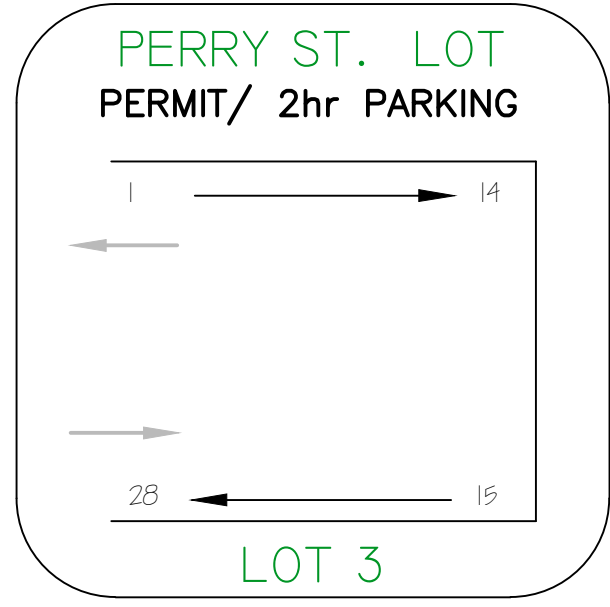

STREET PARKING

☐ DENOTES ACCESSIBLE PARKING AREAS

CITY OF WOODSTOCK BIA-PARKING LOCATIONS

city of Woodstock

UPDATED IN 2020

PARKING LOTS

STREET	No. OF PARKING SPACES
DUNDAS ST	168
BROCK ST	10
LIGHT ST	14
GRAHAM ST	33
PERRY ST	17
FINKLE ST	24
METCALFE ST	31
REEVE ST	14
VANSITTART AVE	9
PEEL ST	13
MARKET ST	18
TOTAL ON STREET PARKING	351

LOT #	PARKING LOT	No. OF PARKING SPACES
1	BROCK ST.	68
2	OLD FIRE HALL	09
3	PERRY ST.	28
4	FINKLE ST.	25
5	MARKET / CENTRE	114
6	CHURCH OF EPIPHANY	51
7	YOUNG ST.	29
8	LIGHT ST.	68
9	GRAHAM ST	67
10	WHITE'S LANE	08
11	RIDDELL ST.	32
12	DAWE'S LANE	13
13	COLE WALKWAY	56
14	ADELAIDE ST. EAST	28
TOTAL PARKING LOT SPACES	596±	