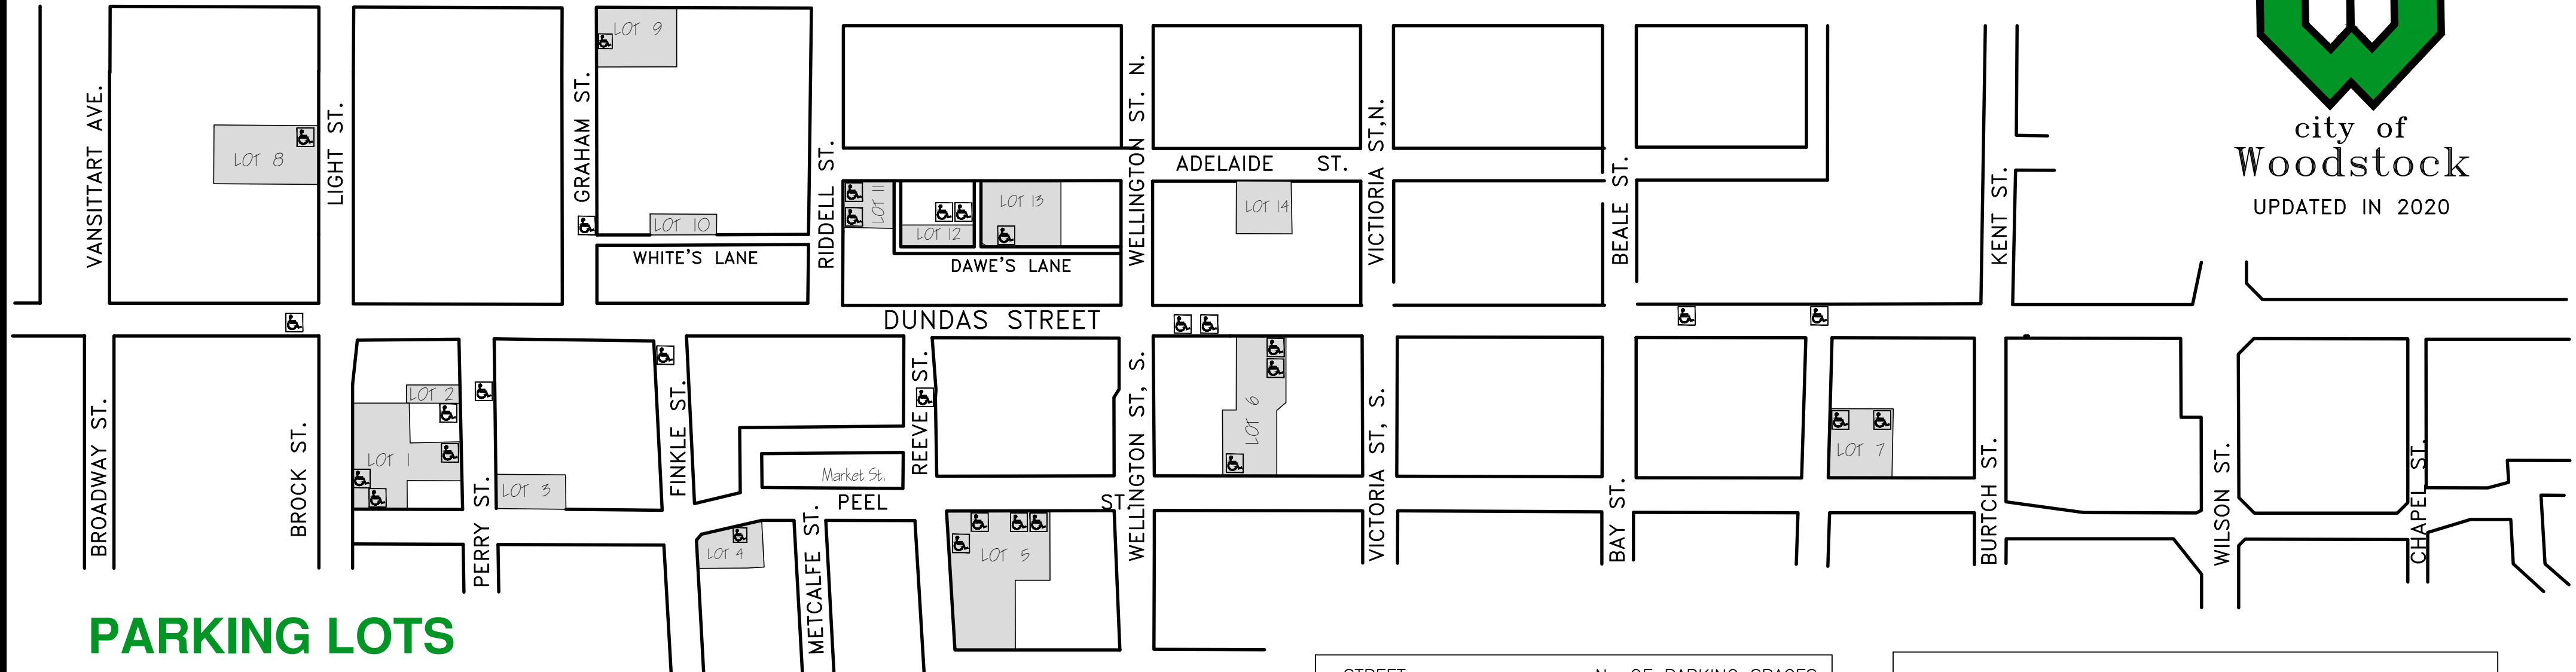

STREET PARKING

☐ DENOTES ACCESSIBLE PARKING AREAS

CITY OF WOODSTOCK BIA-PARKING LOCATIONS

city of Woodstock

UPDATED IN 2020

PARKING LOTS

STREET	No. OF PARKING SPACES
DUNDAS ST	168
BROCK ST	10
LIGHT ST	14
GRAHAM ST	33
PERRY ST	17
FINKLE ST	24
METCALFE ST	31
REEVE ST	14
VANSITTART AVE	9
PEEL ST	13
MARKET ST	18
TOTAL ON STREET PARKING	351

LOT #	PARKING LOT	No. OF PARKING SPACES
1	BROCK ST.	68
2	OLD FIRE HALL	09
3	PERRY ST.	28
4	FINKLE ST.	25
5	MARKET / CENTRE	114
6	CHURCH OF EPIPHANY	51
7	YOUNG ST.	29
8	LIGHT ST.	68
9	GRAHAM ST	67
10	WHITE'S LANE	08
11	RIDDELL ST.	32
12	DAWE'S LANE	13
13	COLE WALKWAY	56
14	ADELAIDE ST. EAST	28
TOTAL PARKING LOT SPACES	596±	