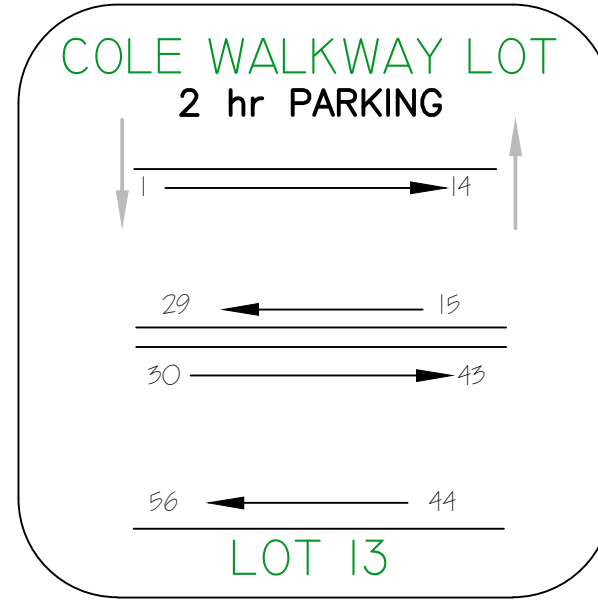

STREET PARKING

☐ DENOTES ACCESSIBLE PARKING AREAS

CITY OF WOODSTOCK BIA-PARKING LOCATIONS

city of Woodstock

UPDATED IN 2020

PARKING LOTS

STREET	No. OF PARKING SPACES
DUNDAS ST	168
BROCK ST	10
LIGHT ST	14
GRAHAM ST	33
PERRY ST	17
FINKLE ST	24
METCALFE ST	31
REEVE ST	14
VANSITTART AVE	9
PEEL ST	13
MARKET ST	18
TOTAL ON STREET PARKING	351

LOT #	PARKING LOT	No. OF PARKING SPACES
1	BROCK ST.	68
2	OLD FIRE HALL	09
3	PERRY ST.	28
4	FINKLE ST.	25
5	MARKET / CENTRE	114
6	CHURCH OF EPIPHANY	51
7	YOUNG ST.	29
8	LIGHT ST.	68
9	GRAHAM ST	67
10	WHITE'S LANE	08
11	RIDDELL ST.	32
12	DAWE'S LANE	13
13	COLE WALKWAY	56
14	ADELAIDE ST. EAST	28
TOTAL PARKING LOT SPACES	596±	