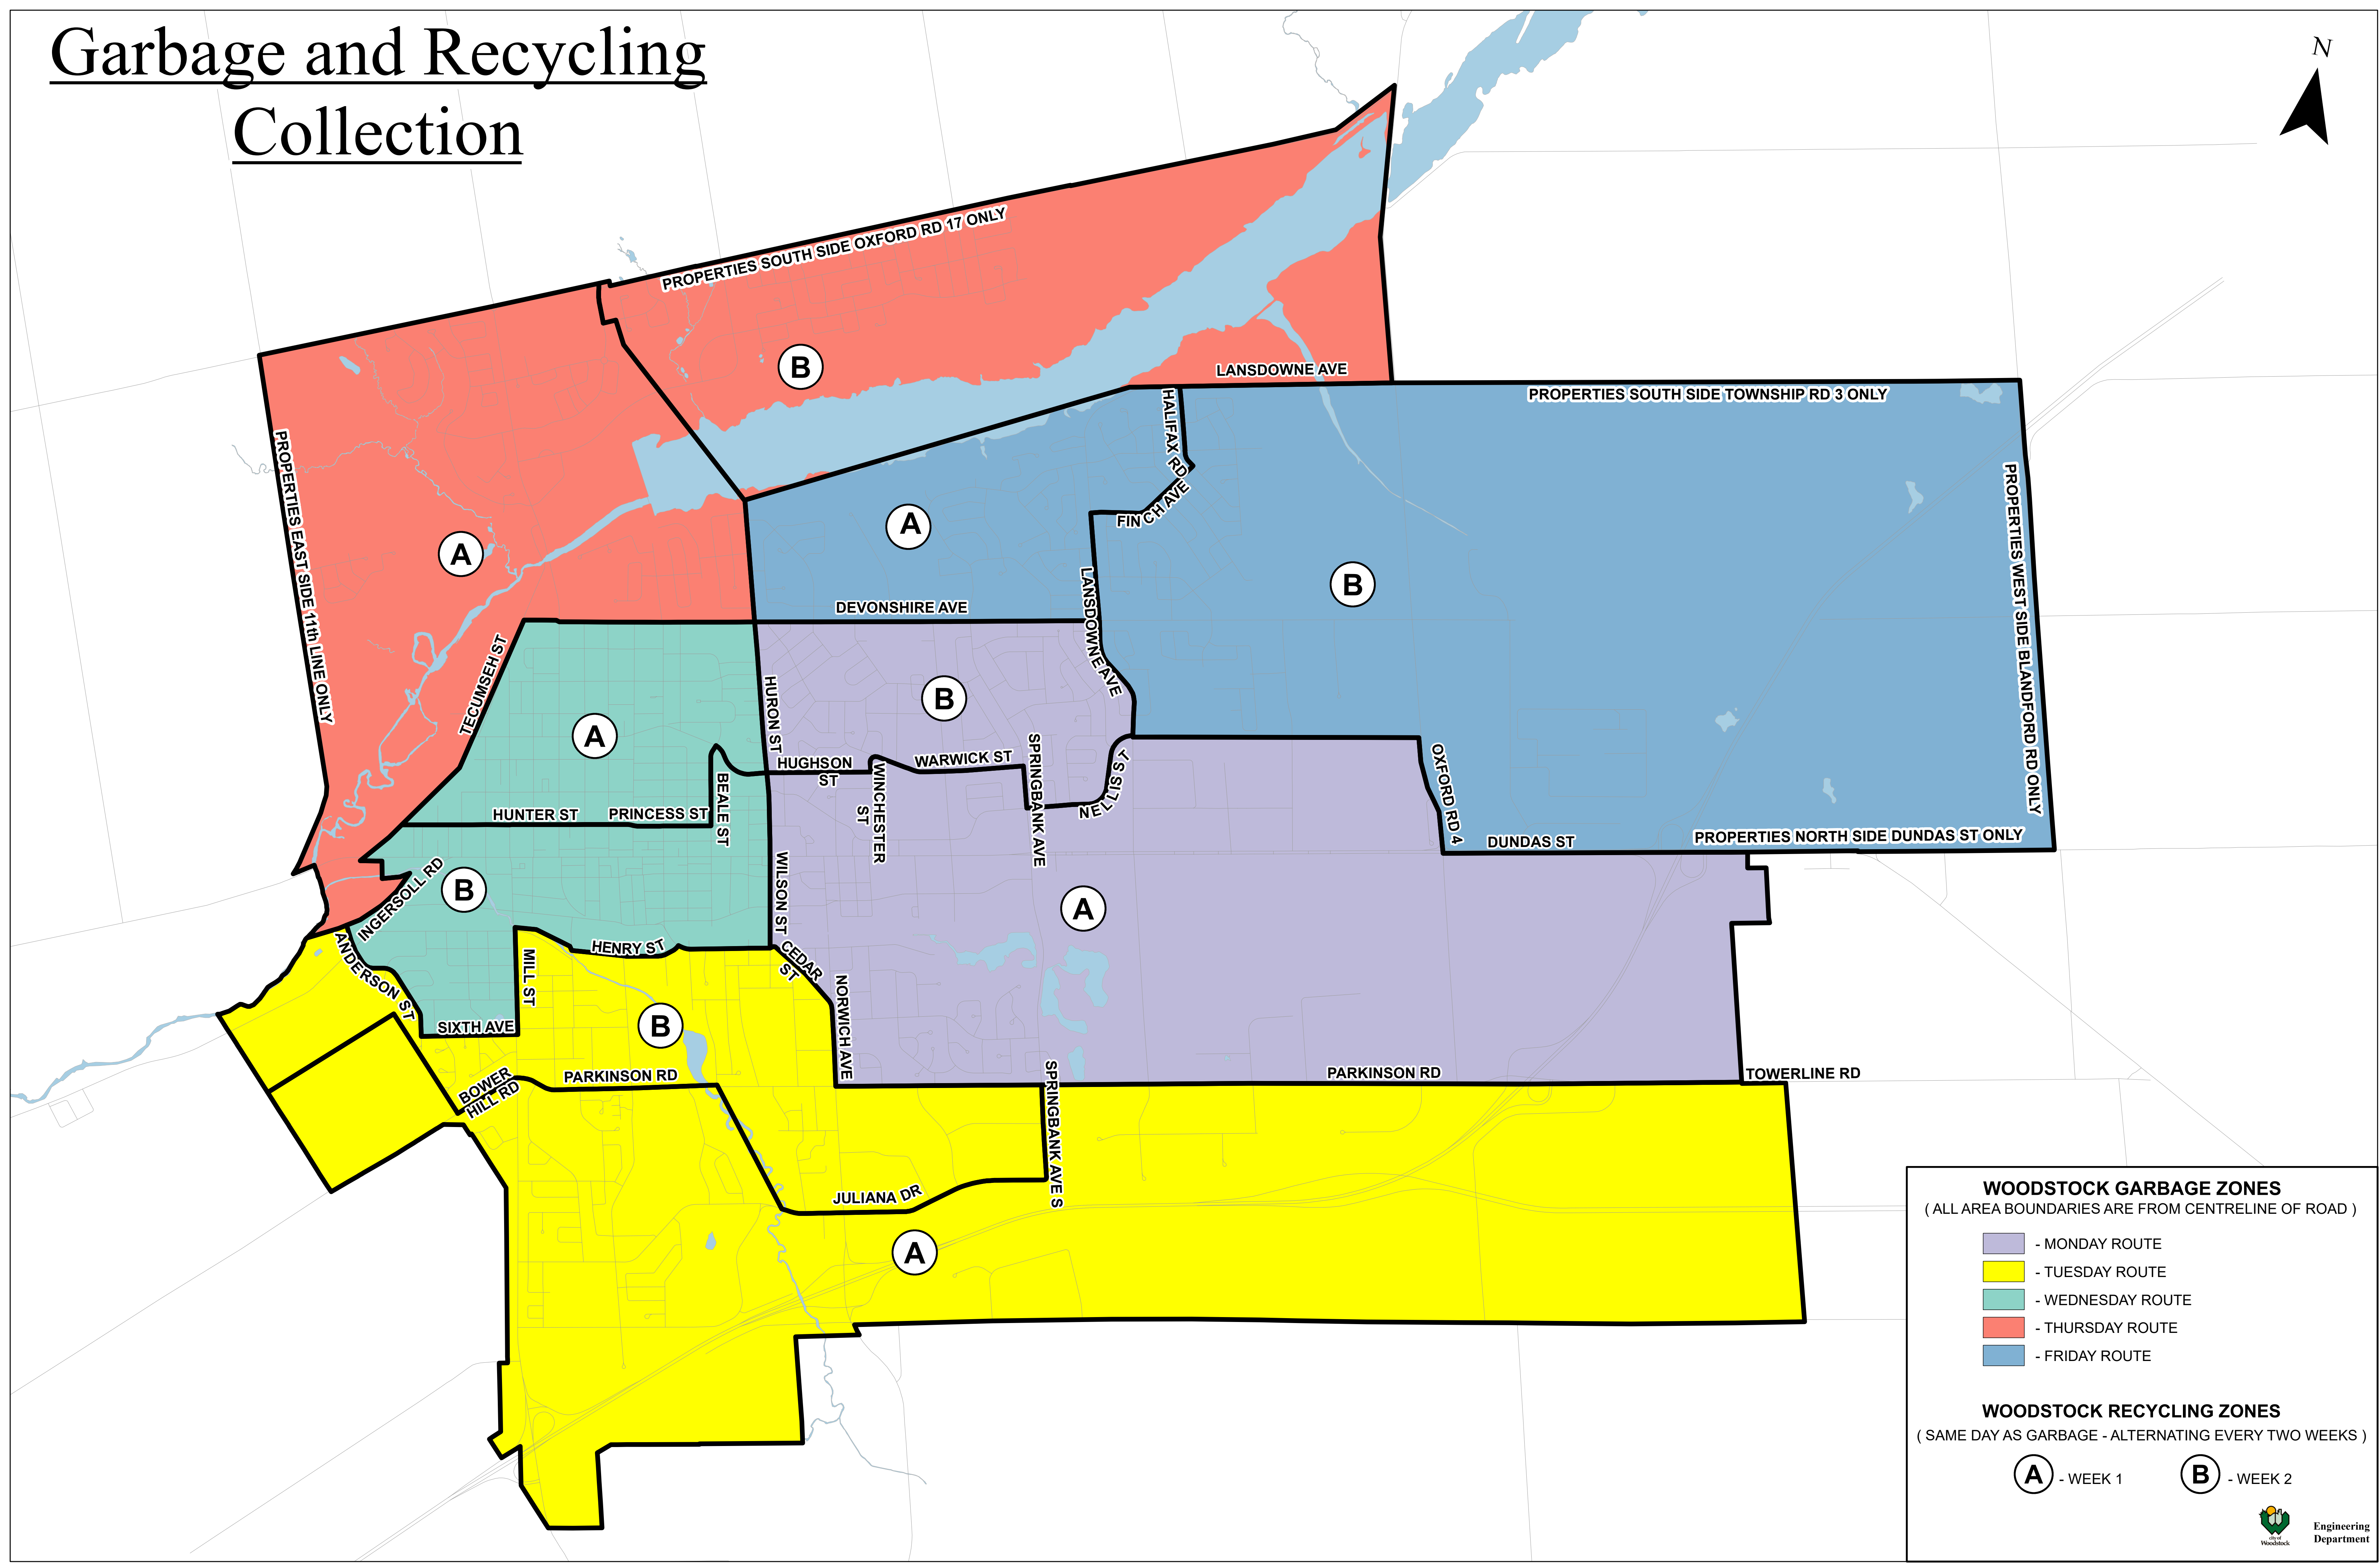

Garbage and Recycling Collection

WOODSTOCK GARBAGE ZONES
 (ALL AREA BOUNDARIES ARE FROM CENTRELINE OF ROAD)

- MONDAY ROUTE
- TUESDAY ROUTE
- WEDNESDAY ROUTE
- THURSDAY ROUTE
- FRIDAY ROUTE

WOODSTOCK RECYCLING ZONES
 (SAME DAY AS GARBAGE - ALTERNATING EVERY TWO WEEKS)

A - WEEK 1 B - WEEK 2

Engineering Department